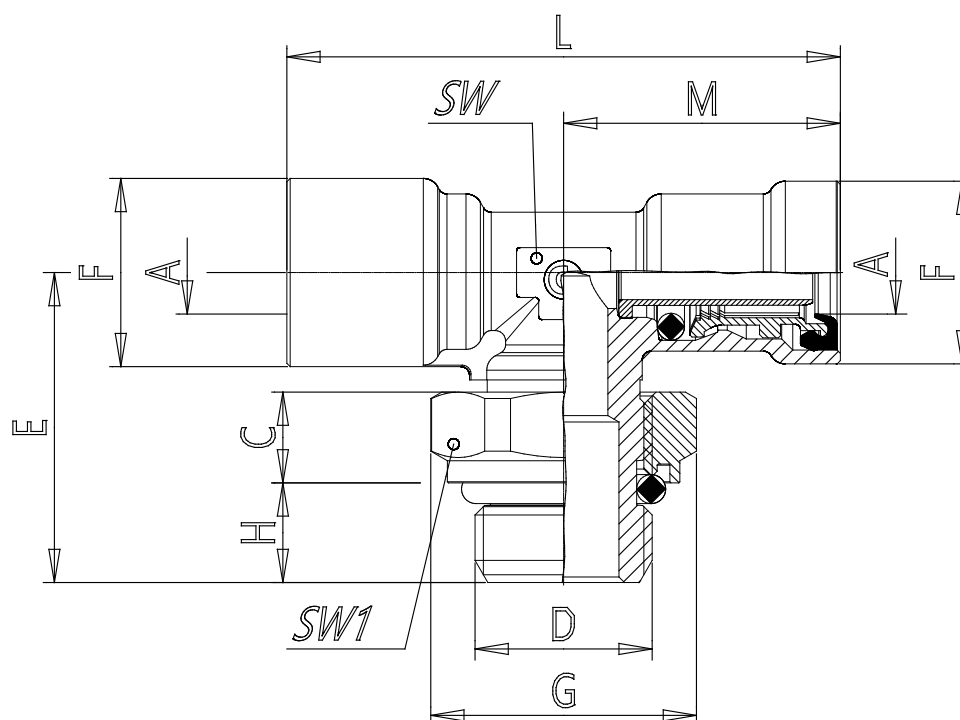

## Mod. 9412 - Air brake fittings series 9000

Product code: 9412 12-M22X1,5R

Datasheet creation date: 10/03/2025 08:56

Check the most updated document online [click here](#)

### ■ TECHNICAL DATA

Mod. (mm)	9412 12-M22X1,5R
-----------	------------------

## Mod. 9412 - Air brake fittings series 9000

Product code: 9412 12-M22X1,5R

### DIMENSIONS

<b>A (mm)</b>	12x1.5
<b>C (mm)</b>	8.2
<b>D (mm)</b>	M22x1.5
<b>E (mm)</b>	32.0
<b>F (mm)</b>	20.5
<b>G (mm)</b>	30
<b>H (mm)</b>	9
<b>L (mm)</b>	57
<b>M (mm)</b>	28.5
<b>SW (mm)</b>	15
<b>SW1 (mm)</b>	27