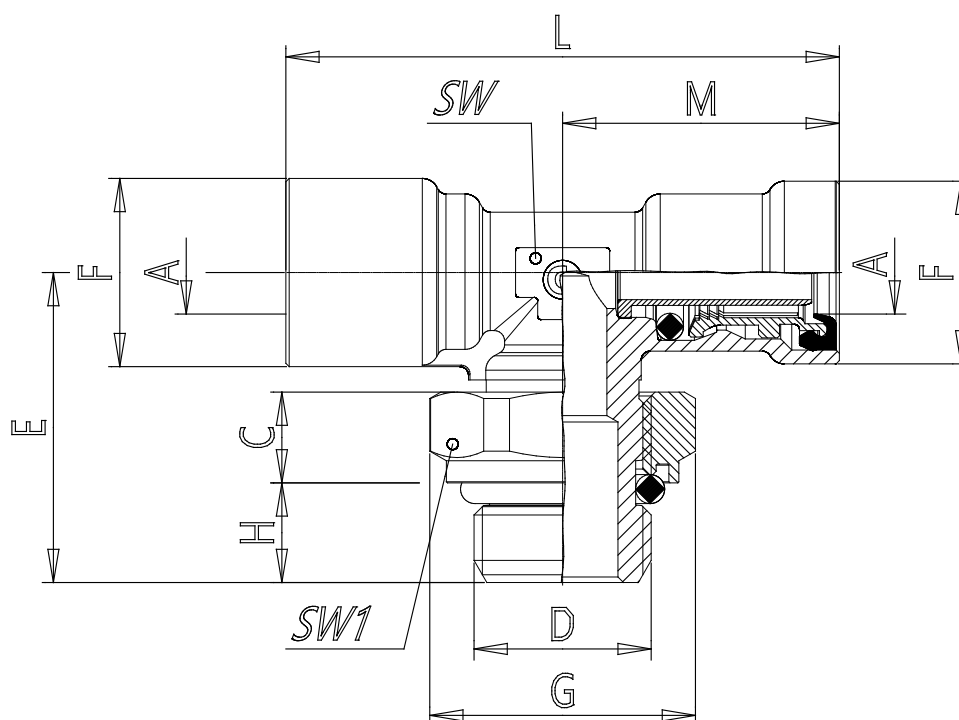

Mod. 9412 - Air brake fittings series 9000

Product code: 9412 15-M16X1,5R

Datasheet creation date: 10/03/2025 08:56

Check the most updated document online [click here](#)

■ TECHNICAL DATA

Mod. (mm)	9412 15-M16X1,5R
-----------	------------------

Mod. 9412 - Air brake fittings series 9000

Product code: 9412 15-M16X1,5R

DIMENSIONS

A (mm)	15x1.5
C (mm)	8.2
D (mm)	M16x1.5
E (mm)	33.5
F (mm)	24.5
G (mm)	24
H (mm)	9
L (mm)	68
M (mm)	34.0
SW (mm)	18
SW1 (mm)	22