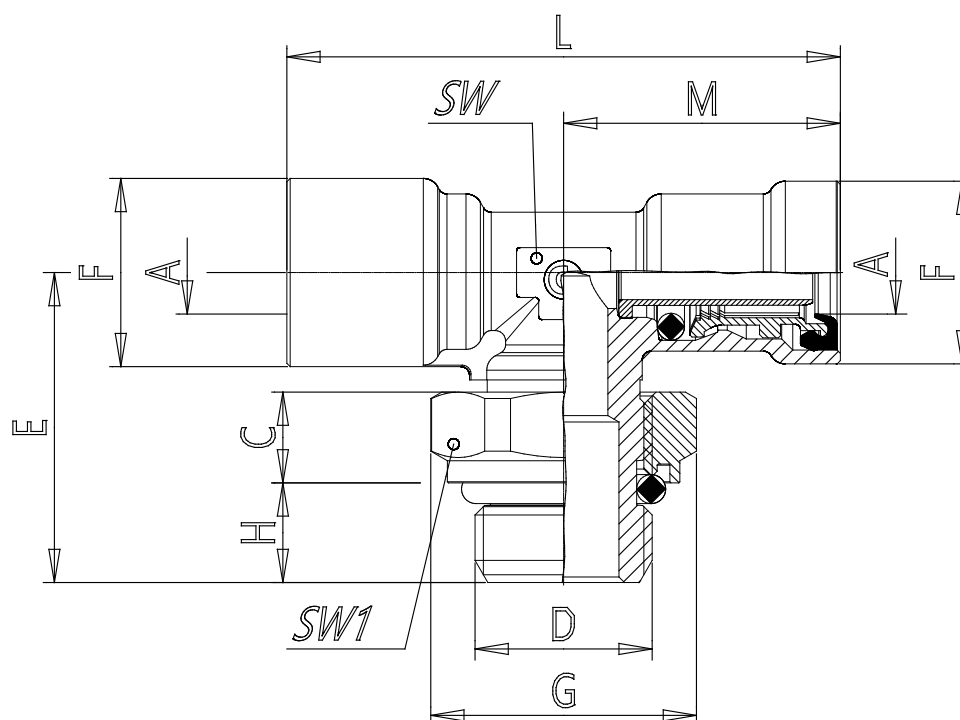

## Mod. 9412 - Air brake fittings series 9000

Product code: 9412 15-M22X1,5R

Datasheet creation date: 10/03/2025 08:57

Check the most updated document online [click here](#)

### ■ TECHNICAL DATA

Mod. (mm)	9412 15-M22X1,5R
-----------	------------------

## Mod. 9412 - Air brake fittings series 9000

Product code: 9412 15-M22X1,5R

### DIMENSIONS

<b>A (mm)</b>	15x1.5
<b>C (mm)</b>	8.2
<b>D (mm)</b>	M22x1.5
<b>E (mm)</b>	34.0
<b>F (mm)</b>	24.5
<b>G (mm)</b>	30
<b>H (mm)</b>	9
<b>L (mm)</b>	68
<b>M (mm)</b>	34.0
<b>SW (mm)</b>	18
<b>SW1 (mm)</b>	27