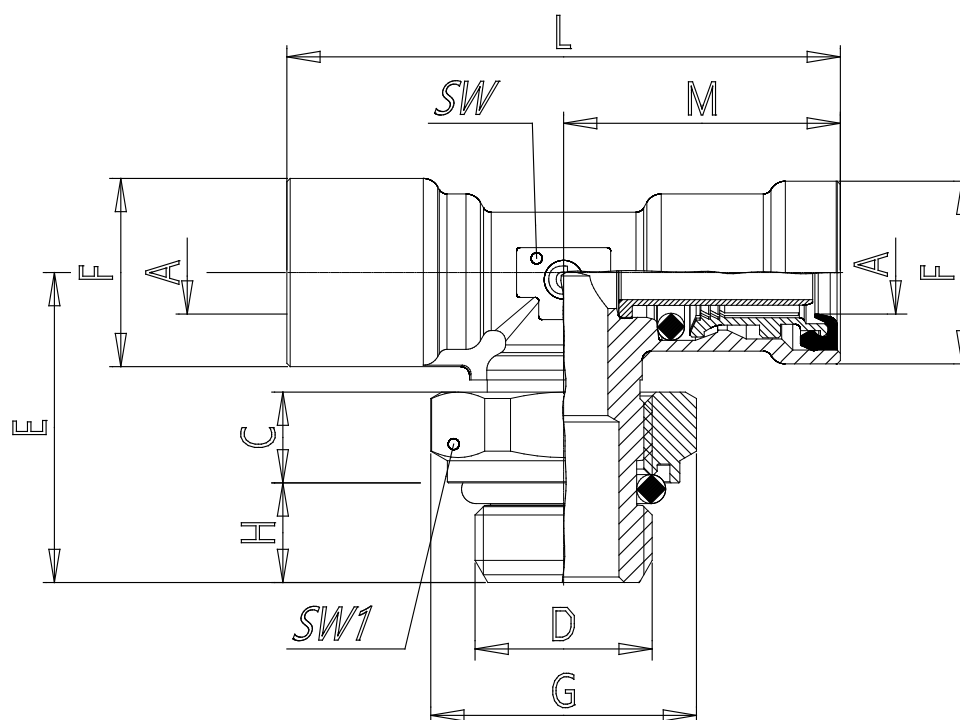

Mod. 9412 - Air brake fittings series 9000

Product code: 9412 6-M10X1R

Datasheet creation date: 10/03/2025 08:57

Check the most updated document online [click here](#)

■ TECHNICAL DATA

Mod. (mm)	9412 6-M10X1R
-----------	---------------

Mod. 9412 - Air brake fittings series 9000

Product code: 9412 6-M10X1R

DIMENSIONS

A (mm)	6x1
C (mm)	6.0
D (mm)	M10x1
E (mm)	23.0
F (mm)	14.5
G (mm)	16
H (mm)	7
L (mm)	45
M (mm)	22.5
SW (mm)	9
SW1 (mm)	14