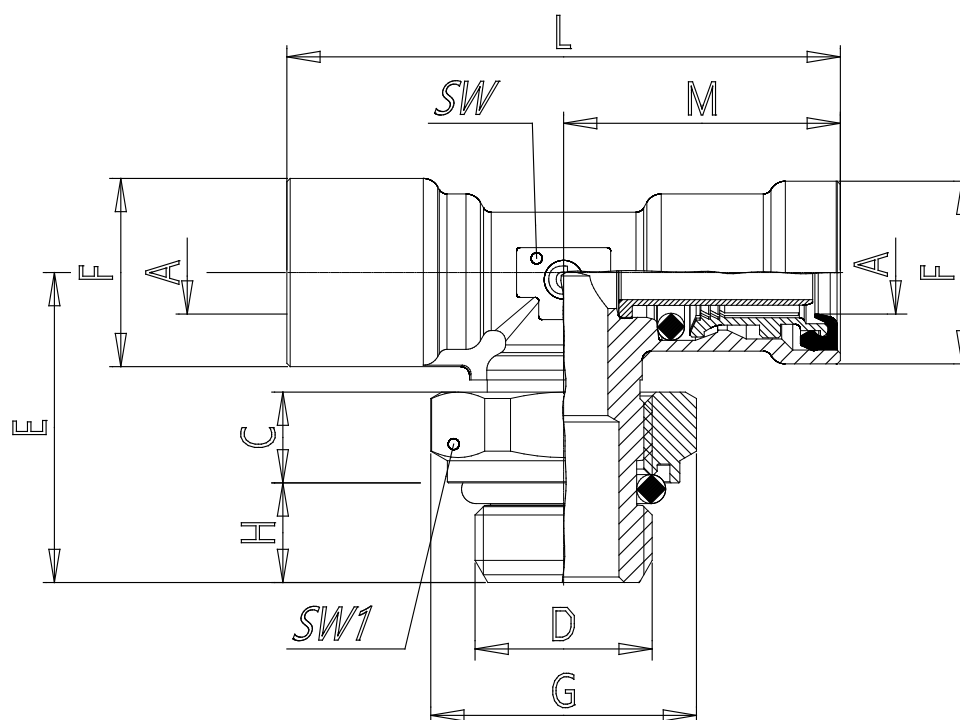

## Mod. 9412 - Air brake fittings series 9000

Product code: 9412 6-M12X1,5R

Datasheet creation date: 10/03/2025 08:57

Check the most updated document online [click here](#)

### ■ TECHNICAL DATA

Mod. (mm)	9412 6-M12X1,5R
-----------	-----------------

## Mod. 9412 - Air brake fittings series 9000

Product code: 9412 6-M12X1,5R

### DIMENSIONS

A (mm)	6x1
C (mm)	8.2
D (mm)	M12x1.5
E (mm)	27.5
F (mm)	14.5
G (mm)	19
H (mm)	9
L (mm)	46
M (mm)	23.0
SW (mm)	11
SW1 (mm)	17