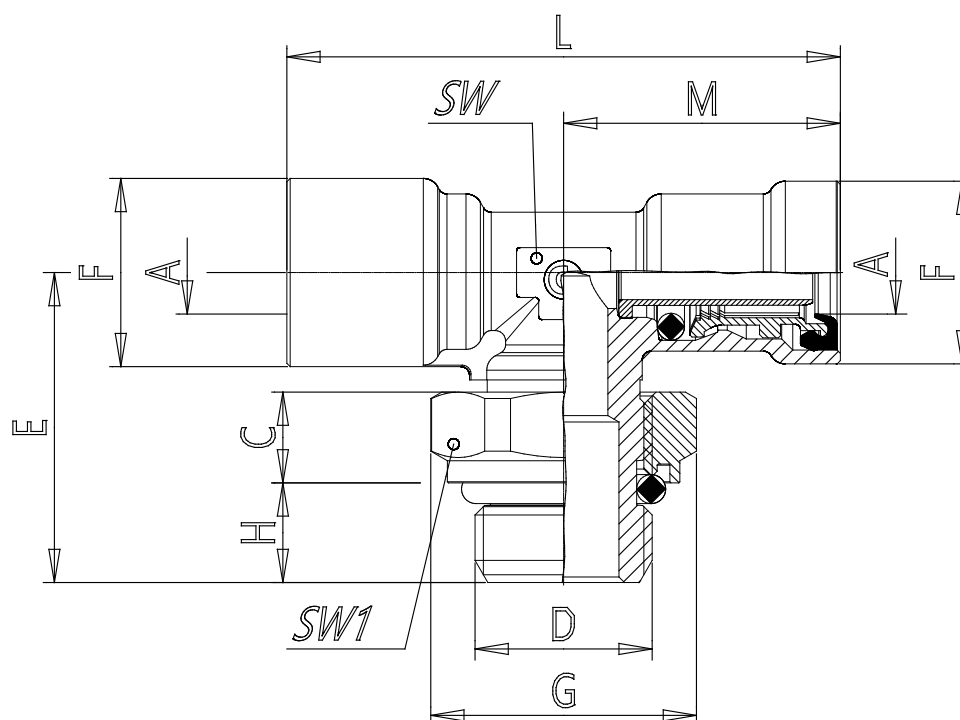

Mod. 9412 - Air brake fittings series 9000

Product code: 9412 6-M16X1,5R

Datasheet creation date: 10/03/2025 08:57

Check the most updated document online [click here](#)

■ TECHNICAL DATA

Mod. (mm)	9412 6-M16X1,5R
-----------	-----------------

Mod. 9412 - Air brake fittings series 9000

Product code: 9412 6-M16X1,5R

DIMENSIONS

A (mm)	6x1
C (mm)	8.2
D (mm)	M16x1.5
E (mm)	28.0
F (mm)	14.5
G (mm)	24
H (mm)	9
L (mm)	46
M (mm)	23.0
SW (mm)	11
SW1 (mm)	22