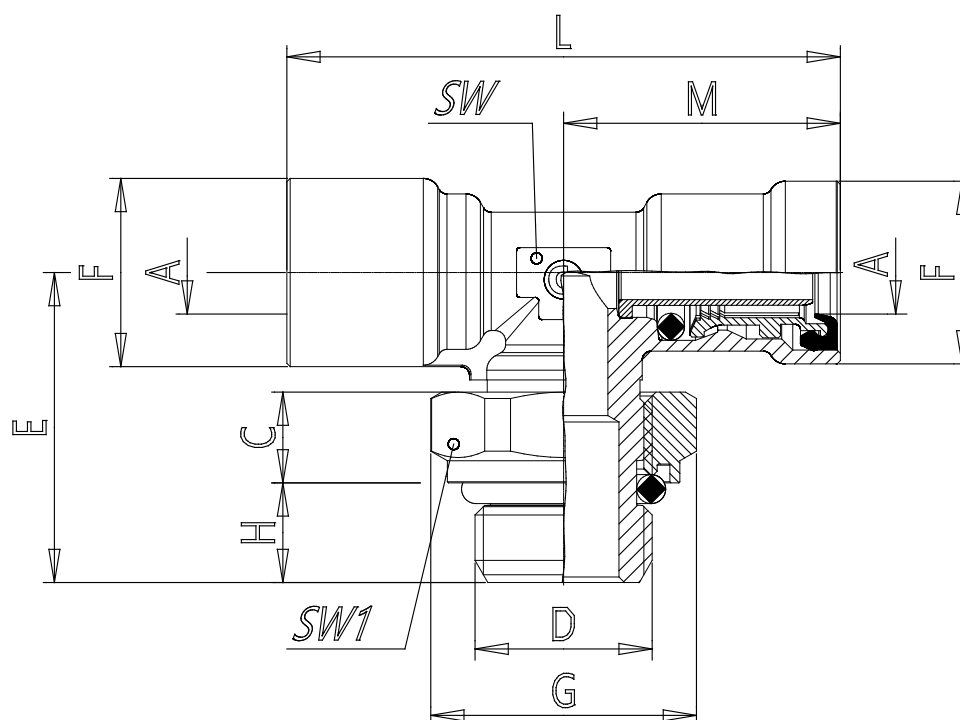

Mod. 9412 - Air brake fittings series 9000

Product code: 9412 8-M12X1,5R

Datasheet creation date: 10/03/2025 08:57

Check the most updated document online [click here](#)

■ TECHNICAL DATA

Mod. (mm)	9412 8-M12X1,5R
-----------	-----------------

Mod. 9412 - Air brake fittings series 9000

Product code: 9412 8-M12X1,5R

DIMENSIONS

A (mm)	8x1
C (mm)	8.2
D (mm)	M12x1.5
E (mm)	27.5
F (mm)	16.5
G (mm)	19
H (mm)	9
L (mm)	50
M (mm)	25.0
SW (mm)	11
SW1 (mm)	17