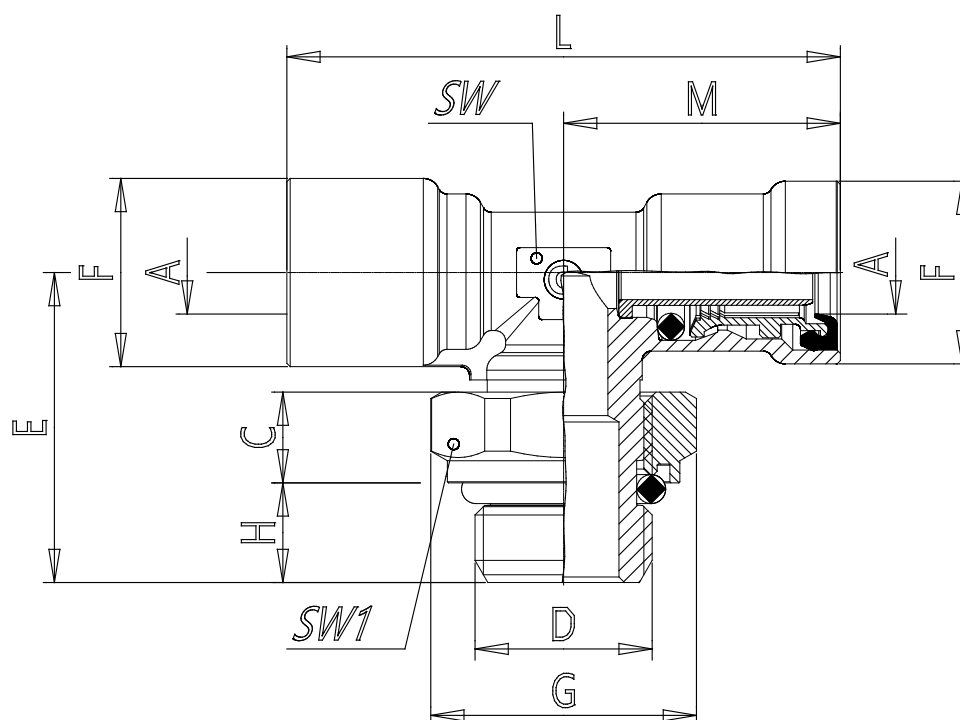

## Mod. 9412 - Air brake fittings series 9000

Product code: 9412 8-M16X1,5R

Datasheet creation date: 10/03/2025 08:57

Check the most updated document online [click here](#)

### ■ TECHNICAL DATA

Mod. (mm)	9412 8-M16X1,5R
-----------	-----------------

## Mod. 9412 - Air brake fittings series 9000

Product code: 9412 8-M16X1,5R

### DIMENSIONS

A (mm)	8x1
C (mm)	8.2
D (mm)	M16x1.5
E (mm)	28.0
F (mm)	17.0
G (mm)	24
H (mm)	9
L (mm)	50
M (mm)	25.0
SW (mm)	11
SW1 (mm)	22