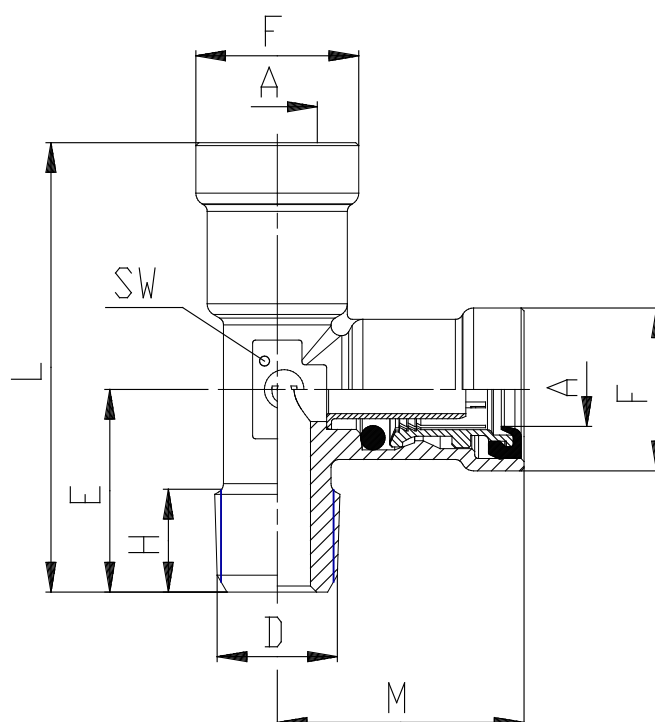

Mod. 9420 - Air brake fittings series 9000

Product code: 9420 6-02

Datasheet creation date: 10/03/2025 08:57

Check the most updated document online [click here](#)

TECHNICAL DATA

Mod. (mm)	9420 6-02
-----------	-----------

Mod. 9420 - Air brake fittings series 9000

Product code: 9420 6-02

DIMENSIONS

A (mm)	6x1
D (mm)	1/8 NPTF
E (mm)	17.5
F (mm)	14.5
H (mm)	7
L (mm)	40
M (mm)	22.5
SW (mm)	9