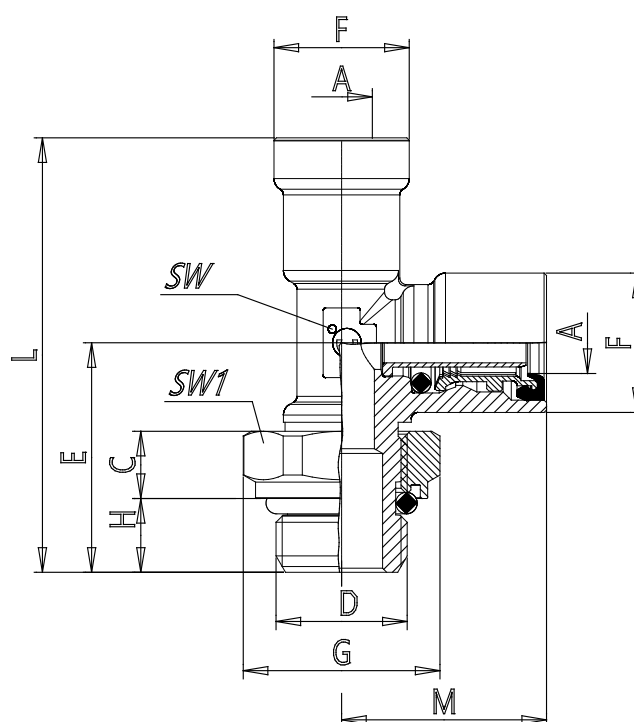

Mod. 9422 - Air brake fittings series 9000

Product code: 9422 10-M16X1,5R

Datasheet creation date: 10/03/2025 08:57

Check the most updated document online [click here](#)

TECHNICAL DATA

Mod.	9422 10-M16X1,5R
------	------------------

Mod. 9422 - Air brake fittings series 9000

Product code: 9422 10-M16X1,5R

DIMENSIONS

A (mm)	10x1
C (mm)	8.2
D (mm)	M16x1.5
E (mm)	29.0
F (mm)	18.5
G (mm)	24
H (mm)	9
L (mm)	56.5
M (mm)	27.5
SW (mm)	15
SW1 (mm)	22