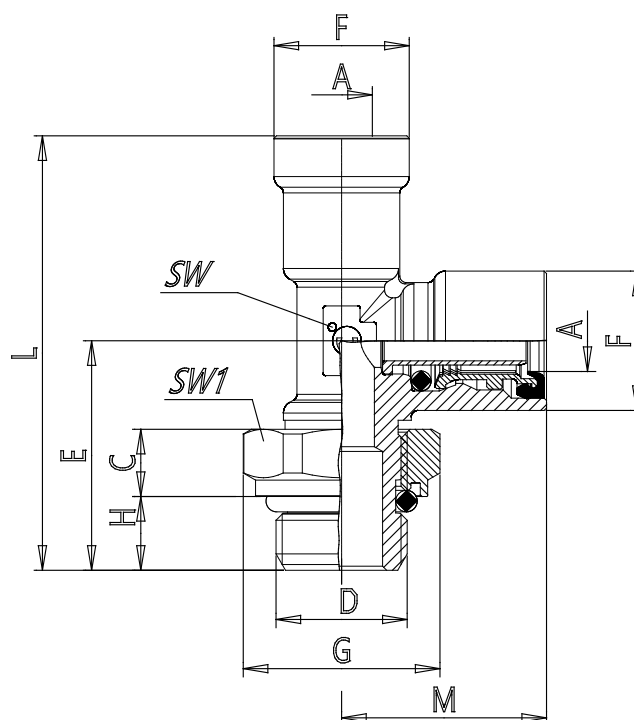

Mod. 9422 - Air brake fittings series 9000

Product code: 9422 12-M16X1,5R

Datasheet creation date: 10/03/2025 08:57

Check the most updated document online [click here](#)

TECHNICAL DATA

Mod.	9422 12-M16X1,5R
------	------------------

Mod. 9422 - Air brake fittings series 9000

Product code: 9422 12-M16X1,5R

DIMENSIONS

A (mm)	12x1.5
C (mm)	8.2
D (mm)	M16x1.5
E (mm)	29.0
F (mm)	20.5
G (mm)	24
H (mm)	9
L (mm)	57.5
M (mm)	28.5
SW (mm)	15
SW1 (mm)	22