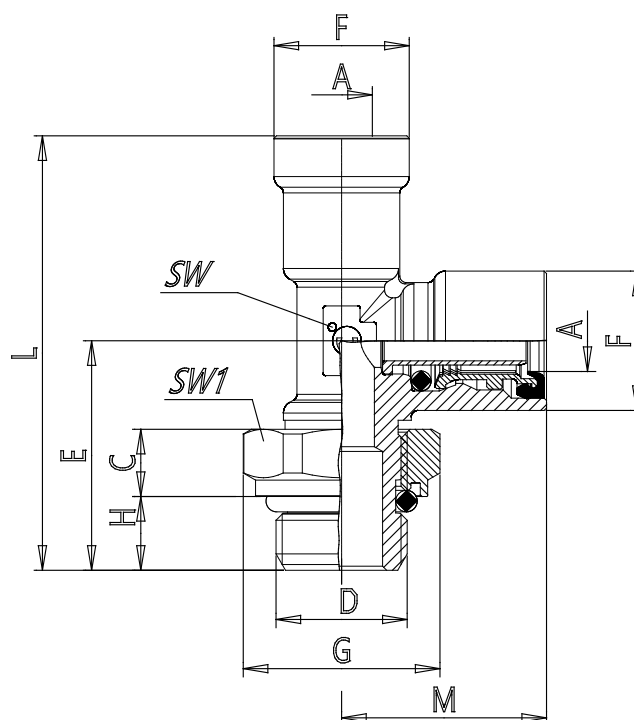

## Mod. 9422 - Air brake fittings series 9000

Product code: 9422 12-M22X1,5R

Datasheet creation date: 10/03/2025 08:57

Check the most updated document online [click here](#)

### TECHNICAL DATA

Mod.	9422 12-M22X1,5R
------	------------------

## Mod. 9422 - Air brake fittings series 9000

Product code: 9422 12-M22X1,5R

### DIMENSIONS

<b>A (mm)</b>	12x1.5
<b>C (mm)</b>	8.2
<b>D (mm)</b>	M22x1.5
<b>E (mm)</b>	32.0
<b>F (mm)</b>	20.5
<b>G (mm)</b>	30
<b>H (mm)</b>	9
<b>L (mm)</b>	60.5
<b>M (mm)</b>	28.5
<b>SW (mm)</b>	15
<b>SW1 (mm)</b>	27