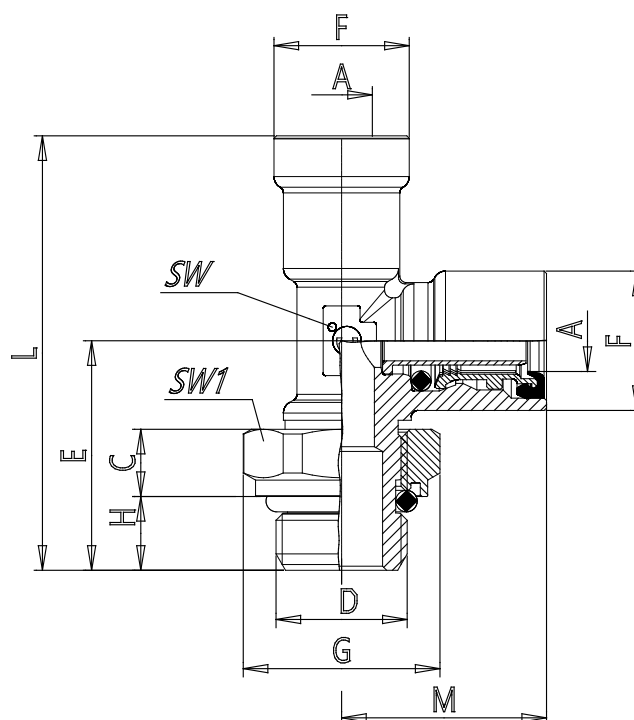

Mod. 9422 - Air brake fittings series 9000

Product code: 9422 6-M10X1R

Datasheet creation date: 10/03/2025 08:57

Check the most updated document online [click here](#)

TECHNICAL DATA

Mod.	9422 6-M10X1R
------	---------------

Mod. 9422 - Air brake fittings series 9000

Product code: 9422 6-M10X1R

DIMENSIONS

A (mm)	6x1
C (mm)	6.0
D (mm)	M10x1
E (mm)	23.0
F (mm)	14.5
G (mm)	16
H (mm)	7
L (mm)	45.5
M (mm)	22.5
SW (mm)	9
SW1 (mm)	14