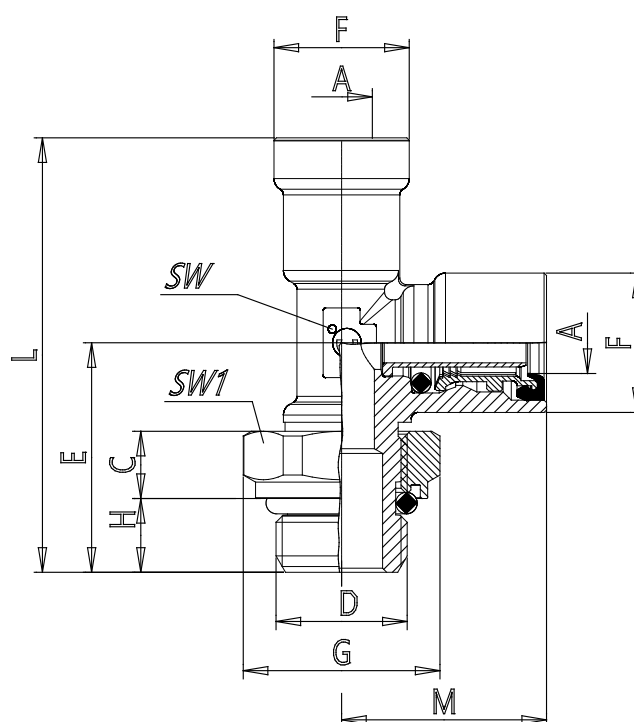

Mod. 9422 - Air brake fittings series 9000

Product code: 9422 6-M12X1,5R

Datasheet creation date: 10/03/2025 08:57

Check the most updated document online [click here](#)

■ TECHNICAL DATA

Mod.	9422 6-M12X1,5R
------	-----------------

Mod. 9422 - Air brake fittings series 9000

Product code: 9422 6-M12X1,5R

DIMENSIONS

A (mm)	6x1
C (mm)	8.2
D (mm)	M12x1.5
E (mm)	27.5
F (mm)	14.5
G (mm)	19
H (mm)	9
L (mm)	50.5
M (mm)	23.0
SW (mm)	11
SW1 (mm)	17