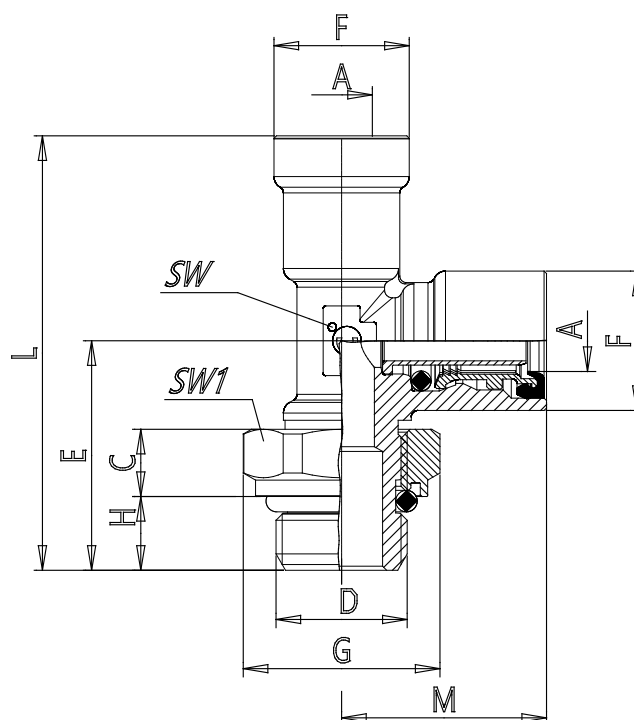

Mod. 9422 - Air brake fittings series 9000

Product code: 9422 6-M16X1,5R

Datasheet creation date: 10/03/2025 08:57

Check the most updated document online [click here](#)

TECHNICAL DATA

Mod.	9422 6-M16X1,5R
------	-----------------

Mod. 9422 - Air brake fittings series 9000

Product code: 9422 6-M16X1,5R

DIMENSIONS

A (mm)	6x1
C (mm)	8.2
D (mm)	M16x1.5
E (mm)	28.0
F (mm)	14.5
G (mm)	24
H (mm)	9
L (mm)	51.0
M (mm)	23.0
SW (mm)	11
SW1 (mm)	22