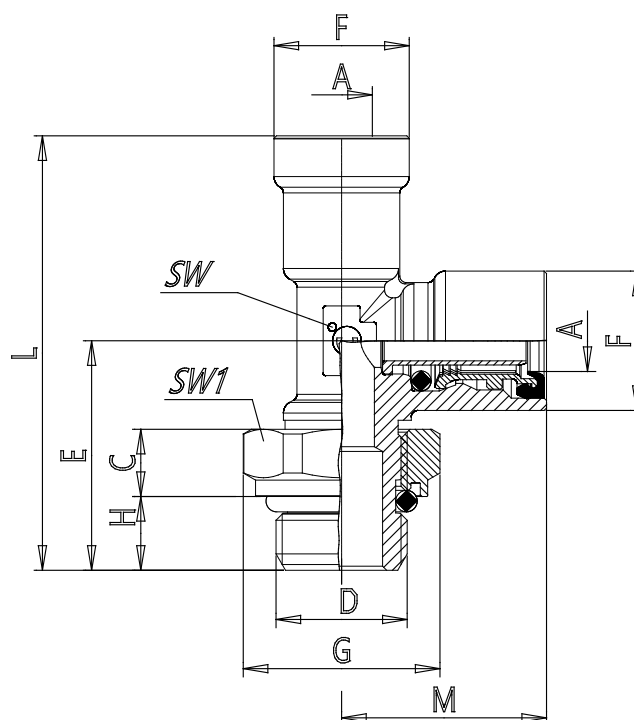

Mod. 9422 - Air brake fittings series 9000

Product code: 9422 8-M12X1,5R

Datasheet creation date: 10/03/2025 08:57

Check the most updated document online [click here](#)

TECHNICAL DATA

Mod.	9422 8-M12X1,5R
------	-----------------

Mod. 9422 - Air brake fittings series 9000

Product code: 9422 8-M12X1,5R

DIMENSIONS

A (mm)	8x1
C (mm)	8.2
D (mm)	M12x1.5
E (mm)	27.5
F (mm)	17.0
G (mm)	19
H (mm)	9
L (mm)	52.5
M (mm)	25.0
SW (mm)	11
SW1 (mm)	17