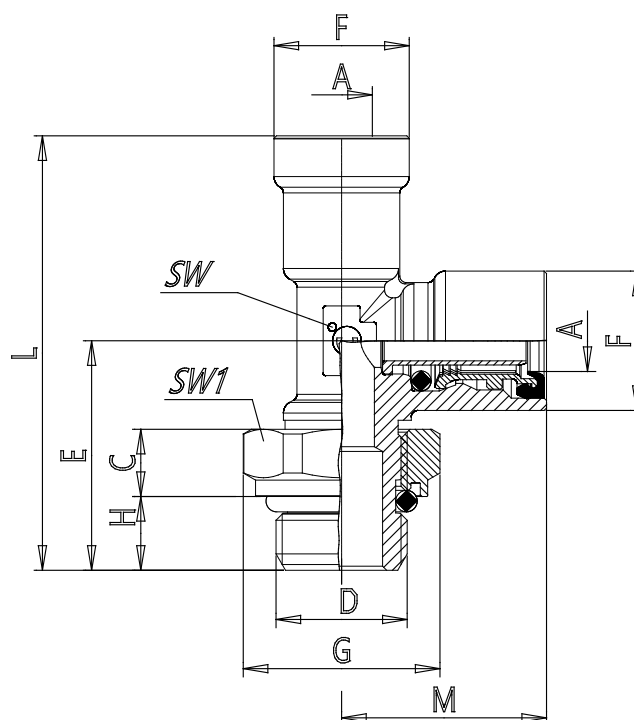

Mod. 9422 - Air brake fittings series 9000

Product code: 9422 8-M16X1,5R

Datasheet creation date: 10/03/2025 08:57

Check the most updated document online [click here](#)

TECHNICAL DATA

Mod.	9422 8-M16X1,5R
------	-----------------

Mod. 9422 - Air brake fittings series 9000

Product code: 9422 8-M16X1,5R

DIMENSIONS

A (mm)	8x1
C (mm)	8.2
D (mm)	M16x1.5
E (mm)	28.0
F (mm)	17.0
G (mm)	24
H (mm)	9
L (mm)	53.0
M (mm)	25.0
SW (mm)	11
SW1 (mm)	22