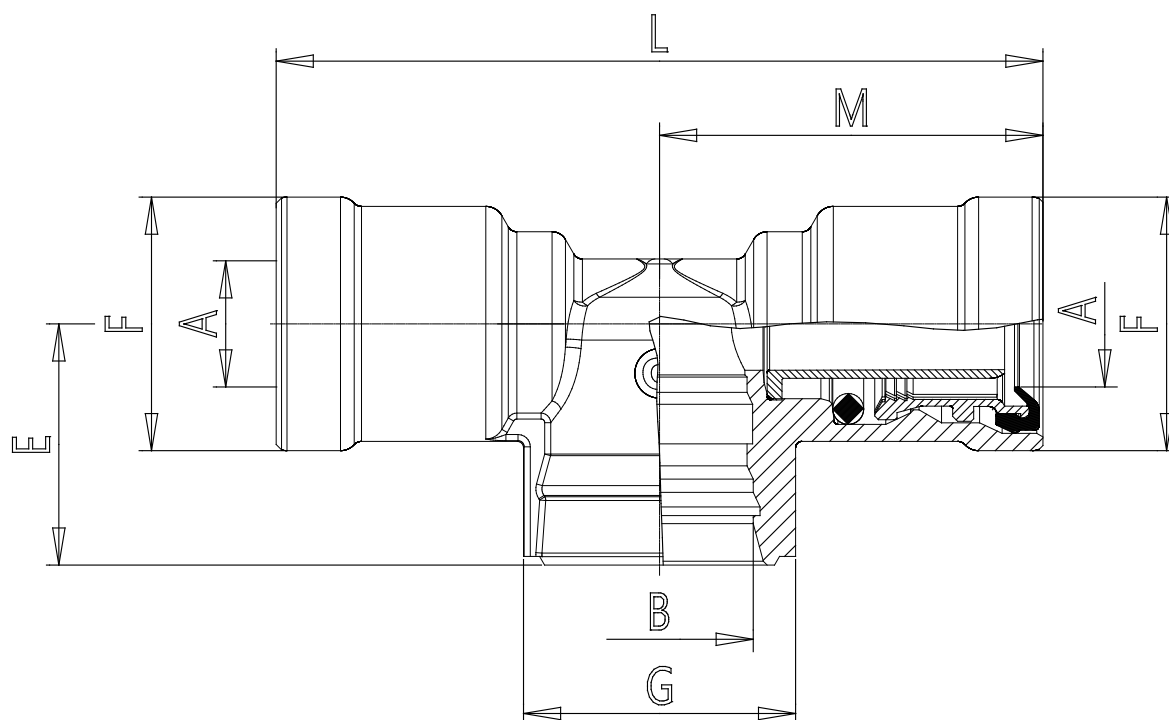

## Mod. 9430 - Air brake fittings series 9000

Product code: 9430 10-C1

Datasheet creation date: 10/03/2025 08:57

Check the most updated document online [click here](#)

### ■ TECHNICAL DATA

Mod.	9430 10-C1
------	------------

### DIMENSIONS

<b>A (mm)</b>	10x1
<b>B (mm)</b>	C1
<b>E (mm)</b>	19.5
<b>F (mm)</b>	18.5
<b>G (mm)</b>	22
<b>L (mm)</b>	60
<b>M (mm)</b>	30