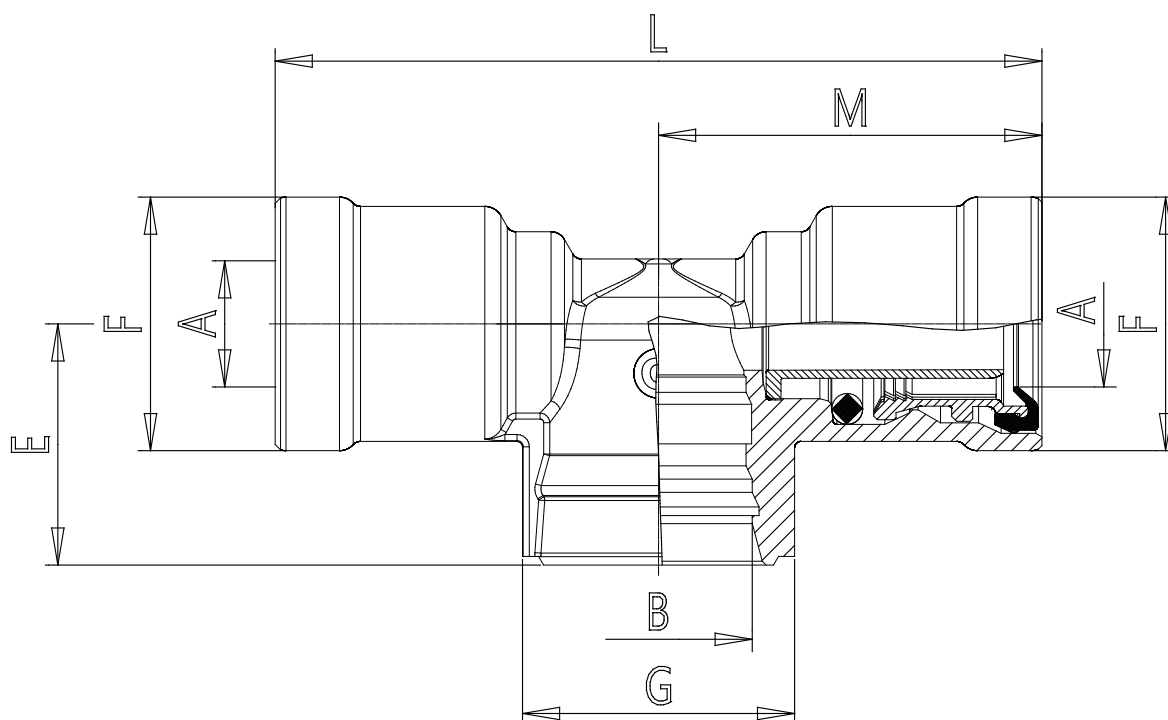

## Mod. 9430 - Air brake fittings series 9000

Product code: 9430 10/7-C1

Datasheet creation date: 10/03/2025 08:57

Check the most updated document online [click here](#)

### ■ TECHNICAL DATA

Mod.	9430 10/7-C1
------	--------------

## Mod. 9430 - Air brake fittings series 9000

Product code: 9430 10/7-C1

### DIMENSIONS

<b>A (mm)</b>	10x1.5
<b>B (mm)</b>	C1
<b>E (mm)</b>	19.5
<b>F (mm)</b>	18.5
<b>G (mm)</b>	22
<b>L (mm)</b>	60
<b>M (mm)</b>	30