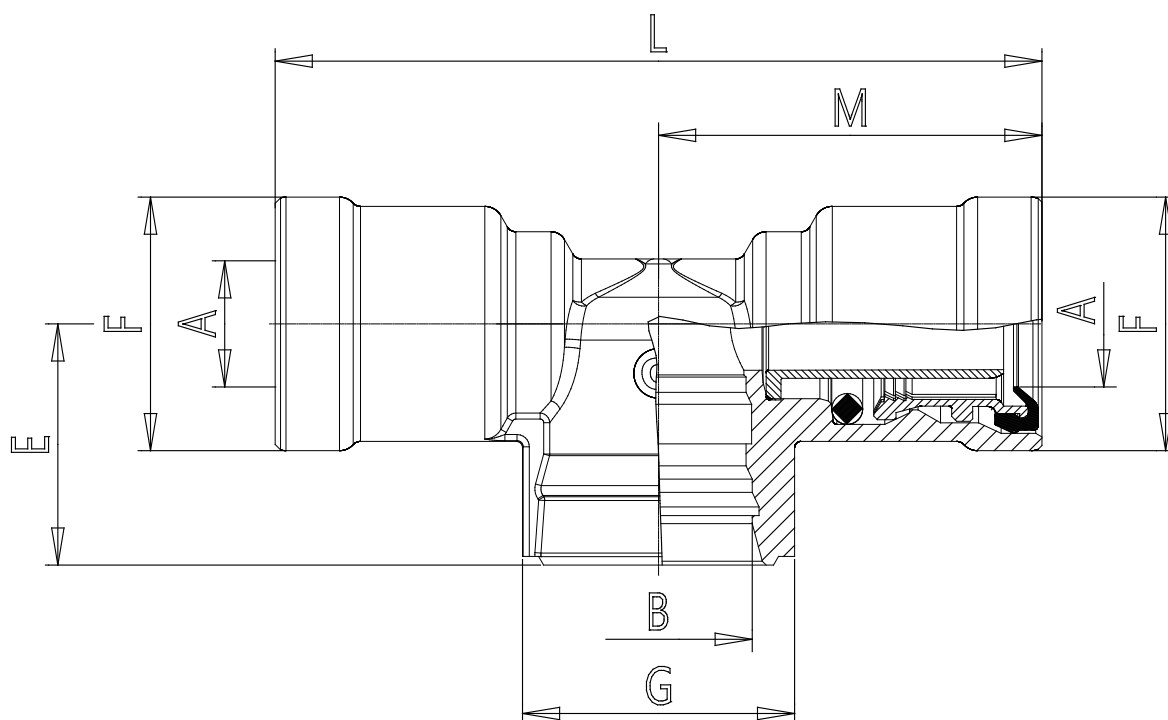

## Mod. 9430 - Air brake fittings series 9000

Product code: 9430 8-C1

Datasheet creation date: 10/03/2025 08:58

Check the most updated document online [click here](#)

### ■ TECHNICAL DATA

Mod.	9430 8-C1
------	-----------

### DIMENSIONS

<b>A (mm)</b>	8x1
<b>B (mm)</b>	C1
<b>E (mm)</b>	19.5
<b>F (mm)</b>	16.5
<b>G (mm)</b>	22
<b>L (mm)</b>	56
<b>M (mm)</b>	28