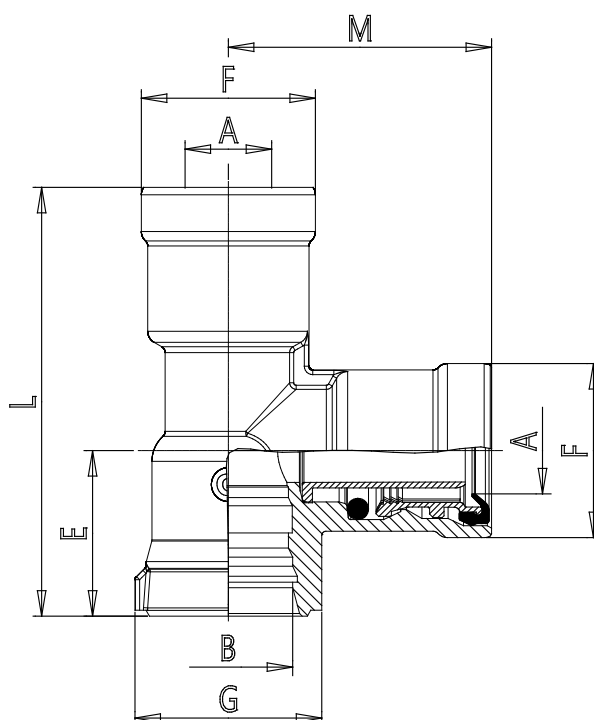

## Mod. 9440 - Air brake fittings series 9000

Product code: 9440 10-C1

Datasheet creation date: 10/03/2025 08:57

Check the most updated document online [click here](#)

### ■ TECHNICAL DATA

Mod.	9440 10-C1
------	------------

## Mod. 9440 - Air brake fittings series 9000

Product code: 9440 10-C1

### DIMENSIONS

<b>A (mm)</b>	10x1
<b>B (mm)</b>	C1
<b>E (mm)</b>	19.5
<b>F (mm)</b>	18.5
<b>G (mm)</b>	22
<b>L (mm)</b>	49.5
<b>M (mm)</b>	30