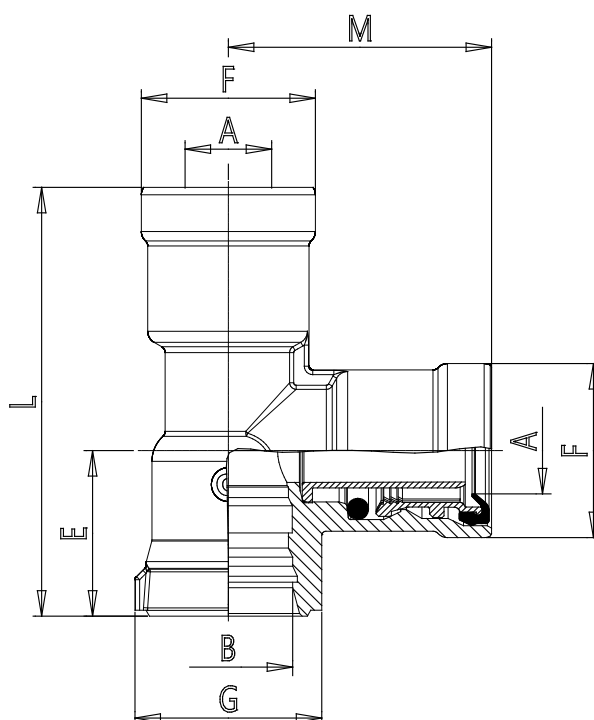

## Mod. 9440 - Air brake fittings series 9000

Product code: 9440 10/7-C1

Datasheet creation date: 10/03/2025 08:57

Check the most updated document online [click here](#)

### ■ TECHNICAL DATA

Mod.	9440 10/7-C1
------	--------------

## Mod. 9440 - Air brake fittings series 9000

Product code: 9440 10/7-C1

### DIMENSIONS

<b>A (mm)</b>	10x1.5
<b>B (mm)</b>	C1
<b>E (mm)</b>	19.5
<b>F (mm)</b>	18.5
<b>G (mm)</b>	22
<b>L (mm)</b>	49.5
<b>M (mm)</b>	30