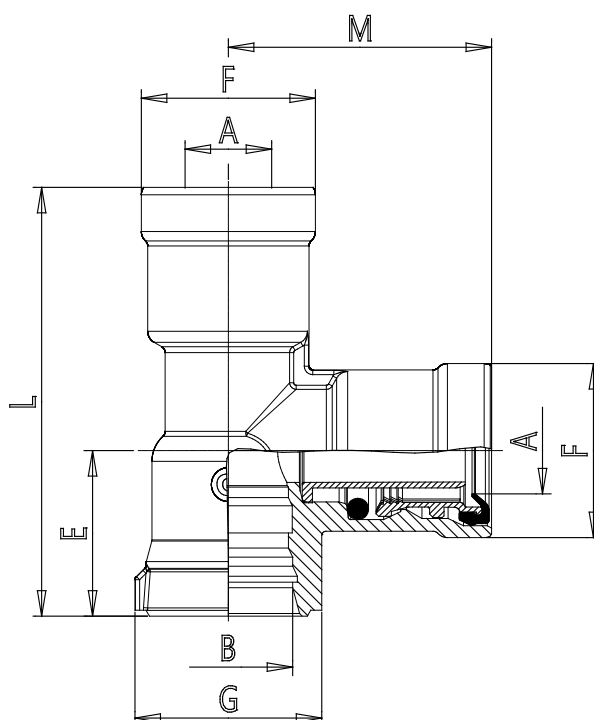

Mod. 9440 - Air brake fittings series 9000

Product code: 9440 12-C1

Datasheet creation date: 10/03/2025 08:57

Check the most updated document online [click here](#)

■ TECHNICAL DATA

Mod.	9440 12-C1
------	------------

Mod. 9440 - Air brake fittings series 9000

Product code: 9440 12-C1

DIMENSIONS

A (mm)	12x1.5
B (mm)	C1
E (mm)	19.5
F (mm)	20.5
G (mm)	22
L (mm)	50.5
M (mm)	31