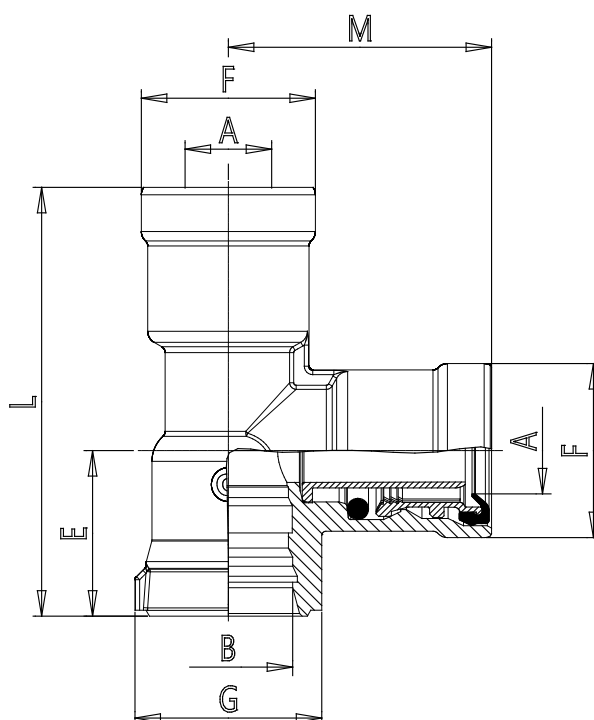

Mod. 9440 - Air brake fittings series 9000

Product code: 9440 15-C1

Datasheet creation date: 10/03/2025 08:58

Check the most updated document online [click here](#)

■ TECHNICAL DATA

Mod.	9440 15-C1
------	------------

Mod. 9440 - Air brake fittings series 9000

Product code: 9440 15-C1

DIMENSIONS

A (mm)	15x1.5
B (mm)	C1
E (mm)	21.5
F (mm)	24.0
G (mm)	22
L (mm)	55.5
M (mm)	34