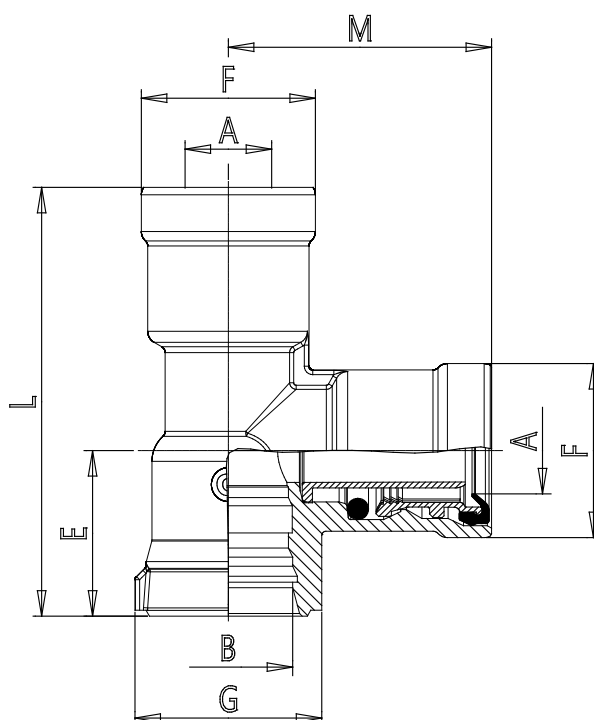

Mod. 9440 - Air brake fittings series 9000

Product code: 9440 6-C1

Datasheet creation date: 10/03/2025 08:58

Check the most updated document online [click here](#)

■ TECHNICAL DATA

Mod.	9440 6-C1
------	-----------

Mod. 9440 - Air brake fittings series 9000

Product code: 9440 6-C1

DIMENSIONS

A (mm)	6x1
B (mm)	C1
E (mm)	19.5
F (mm)	14.5
G (mm)	22
L (mm)	45.5
M (mm)	26