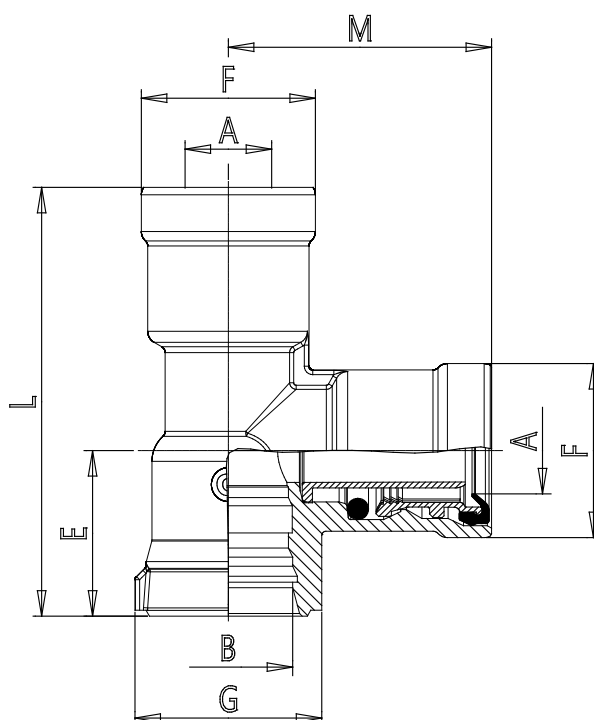

## Mod. 9440 - Air brake fittings series 9000

Product code: 9440 8-C1

Datasheet creation date: 10/03/2025 08:58

Check the most updated document online [click here](#)

### ■ TECHNICAL DATA

Mod.	9440 8-C1
------	-----------

### DIMENSIONS

A (mm)	8x1
B (mm)	C1
E (mm)	19.5
F (mm)	16.5
G (mm)	22
L (mm)	47.5
M (mm)	28