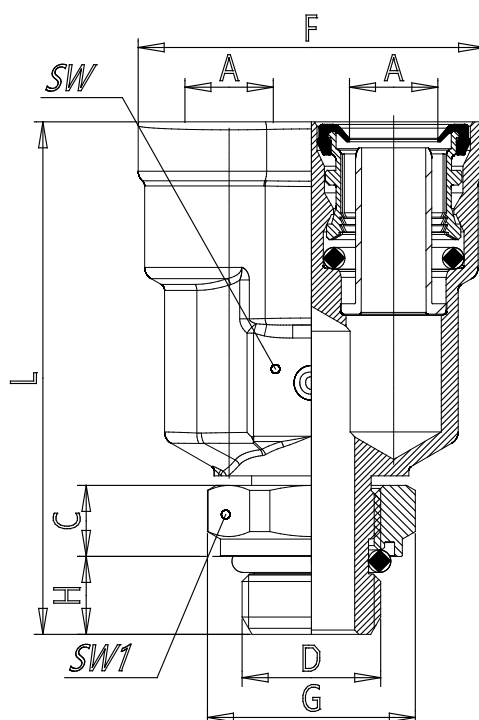

## Mod. 9450 - Air brake fittings series 9000

Product code: 9450 12-M16X1,5R

Datasheet creation date: 10/03/2025 08:58

Check the most updated document online [click here](#)

### TECHNICAL DATA

Mod.	9450 12-M16X1,5R
------	------------------

## Mod. 9450 - Air brake fittings series 9000

Product code: 9450 12-M16X1,5R

### DIMENSIONS

<b>A (mm)</b>	12x1.5
<b>C (mm)</b>	8.2
<b>D (mm)</b>	M16x1.5
<b>F (mm)</b>	40.0
<b>G (mm)</b>	24
<b>H (mm)</b>	9
<b>L (mm)</b>	59.2
<b>SW (mm)</b>	20
<b>SW1 (mm)</b>	22