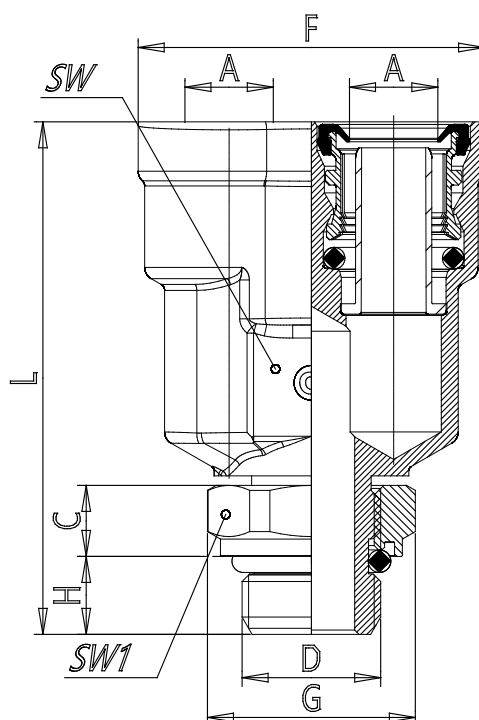

## Mod. 9450 - Air brake fittings series 9000

Product code: 9450 12-M22X1,5R

Datasheet creation date: 10/03/2025 08:58

Check the most updated document online [click here](#)

### TECHNICAL DATA

Mod.	9450 12-M22X1,5R
------	------------------

## Mod. 9450 - Air brake fittings series 9000

Product code: 9450 12-M22X1,5R

### DIMENSIONS

<b>A (mm)</b>	12x1.5
<b>C (mm)</b>	8.2
<b>D (mm)</b>	M22x1.5
<b>F (mm)</b>	40.0
<b>G (mm)</b>	30
<b>H (mm)</b>	9
<b>L (mm)</b>	59.2
<b>SW (mm)</b>	20
<b>SW1 (mm)</b>	27