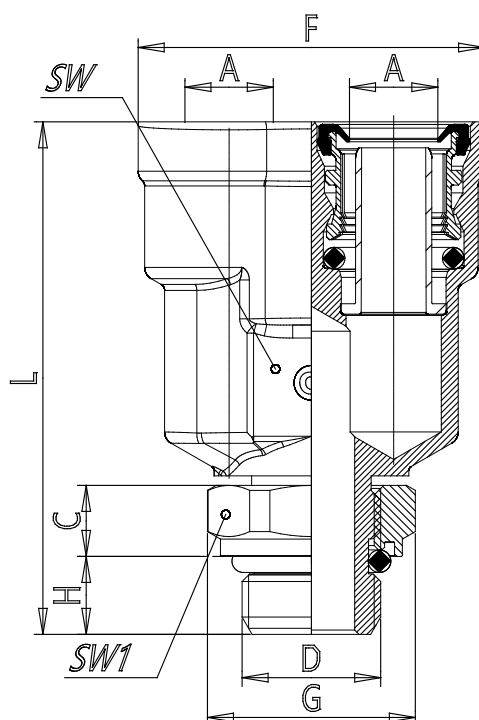

Mod. 9450 - Air brake fittings series 9000

Product code: 9450 8-M16X1,5R

Datasheet creation date: 10/03/2025 08:58

Check the most updated document online [click here](#)

TECHNICAL DATA

Mod.	9450 8-M16X1,5R
------	-----------------

Mod. 9450 - Air brake fittings series 9000

Product code: 9450 8-M16X1,5R

DIMENSIONS

A (mm)	8x1
C (mm)	8.2
D (mm)	M16x1.5
F (mm)	31.5
G (mm)	24
H (mm)	9
L (mm)	49.3
SW (mm)	14
SW1 (mm)	22