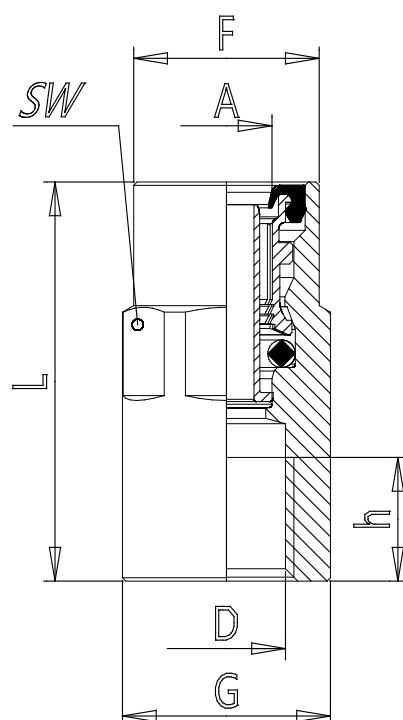

Mod. 9463 - Air brake fittings series 9000

Product code: 9463 6-M16X1,5

Datasheet creation date: 10/03/2025 08:58

Check the most updated document online [click here](#)

■ TECHNICAL DATA

Mod.	9463 6-M16X1,5
------	----------------

Mod. 9463 - Air brake fittings series 9000

Product code: 9463 6-M16X1,5

DIMENSIONS

A (mm)	6x1
D (mm)	M16x1.5
d (mm)	0
D1 (mm)	0
H (mm)	10.5
h (mm)	0
L (mm)	34.0
F (mm)	15.3
G (mm)	21.0
SW (mm)	19