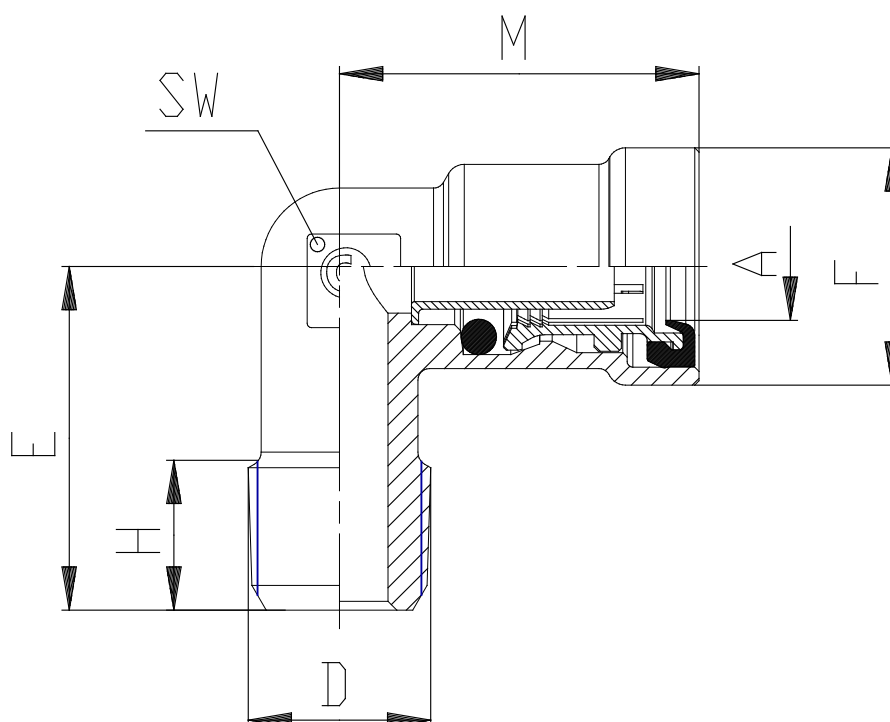

## Mod. 9500 - Air brake fittings series 9000

Product code: 9500 12-06

Datasheet creation date: 10/03/2025 08:58

Check the most updated document online [click here](#)

### TECHNICAL DATA

Mod.	9500 12-06
------	------------

## Mod. 9500 - Air brake fittings series 9000

Product code: 9500 12-06

### **DIMENSIONS**

<b>A (mm)</b>	12x1.5
<b>D</b>	3/8 NPTF
<b>E (mm)</b>	24.5
<b>F (mm)</b>	20.5
<b>H (mm)</b>	10.5
<b>M (mm)</b>	28.5
<b>SW (mm)</b>	15