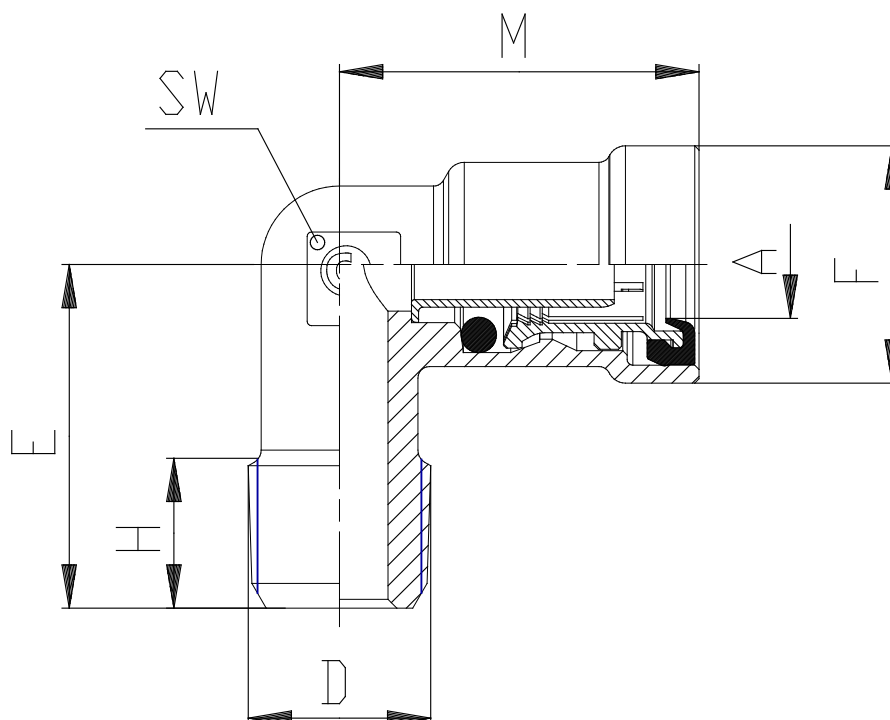

Mod. 9500 - Air brake fittings series 9000

Product code: 9500 6-02

Datasheet creation date: 10/03/2025 08:58

Check the most updated document online [click here](#)

TECHNICAL DATA

Mod.	9500 6-02
------	-----------

Mod. 9500 - Air brake fittings series 9000

Product code: 9500 6-02

DIMENSIONS

A (mm)	6x1
D	1/8 NPTF
E (mm)	17.5
F (mm)	14.5
H (mm)	8.5
M (mm)	21.5
SW (mm)	9