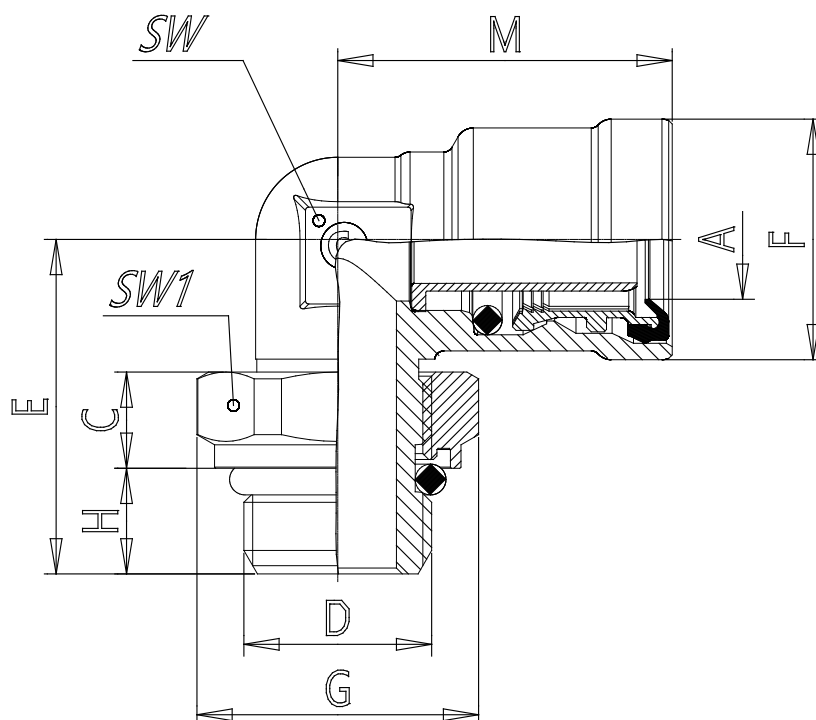

Mod. 9502 - Air brake fittings series 9000

Product code: 9502 10-M12X1,5R

Datasheet creation date: 10/03/2025 08:58

Check the most updated document online [click here](#)

TECHNICAL DATA

Mod.	9502 10-M12X1,5R
------	------------------

Mod. 9502 - Air brake fittings series 9000

Product code: 9502 10-M12X1,5R

DIMENSIONS

A (mm)	10x1
C (mm)	8.2
D (mm)	M12x1.5
E (mm)	27.0
F (mm)	18.5
G (mm)	19
H (mm)	9
M (mm)	27.0
SW (mm)	13
SW1 (mm)	17