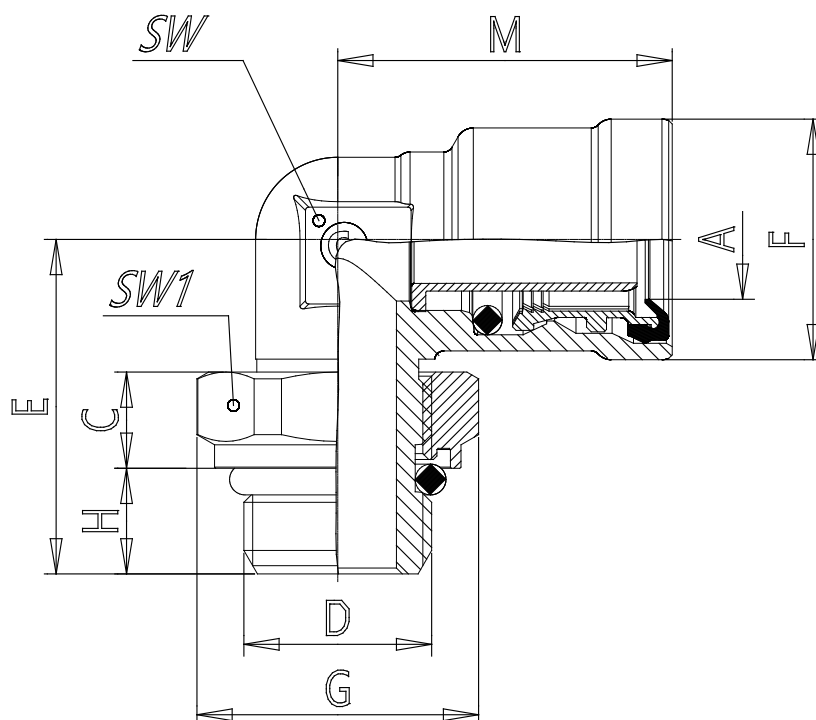

## Mod. 9502 - Air brake fittings series 9000

Product code: 9502 10-M22X1,5R

Datasheet creation date: 10/03/2025 08:58

Check the most updated document online [click here](#)

### TECHNICAL DATA

Mod.	9502 10-M22X1,5R
------	------------------

## Mod. 9502 - Air brake fittings series 9000

Product code: 9502 10-M22X1,5R

### DIMENSIONS

<b>A (mm)</b>	10x1
<b>C (mm)</b>	8.2
<b>D (mm)</b>	M22x1.5
<b>E (mm)</b>	29.0
<b>F (mm)</b>	18.5
<b>G (mm)</b>	30
<b>H (mm)</b>	9
<b>M (mm)</b>	27.0
<b>SW (mm)</b>	13
<b>SW1 (mm)</b>	27