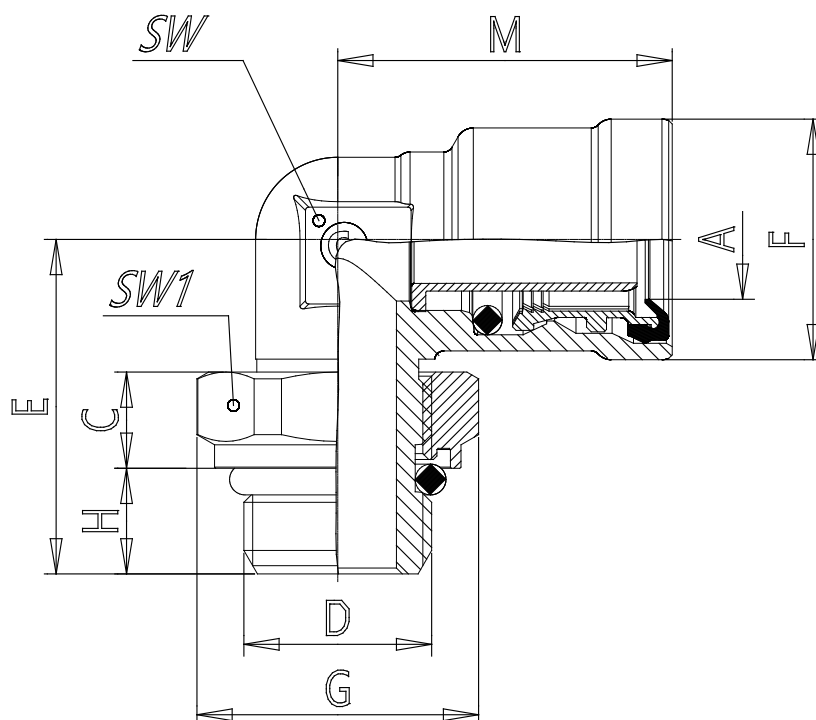

## Mod. 9502 - Air brake fittings series 9000

Product code: 9502 10/7-M12X1,5R

Datasheet creation date: 10/03/2025 08:58

Check the most updated document online [click here](#)

### TECHNICAL DATA

Mod.	9502 10/7-M12X1,5R
------	--------------------

## Mod. 9502 - Air brake fittings series 9000

Product code: 9502 10/7-M12X1,5R

### DIMENSIONS

<b>A (mm)</b>	10x1.5
<b>C (mm)</b>	8.2
<b>D (mm)</b>	M12x1.5
<b>E (mm)</b>	27.0
<b>F (mm)</b>	18.5
<b>G (mm)</b>	19
<b>H (mm)</b>	9
<b>M (mm)</b>	27.0
<b>SW (mm)</b>	13
<b>SW1 (mm)</b>	17