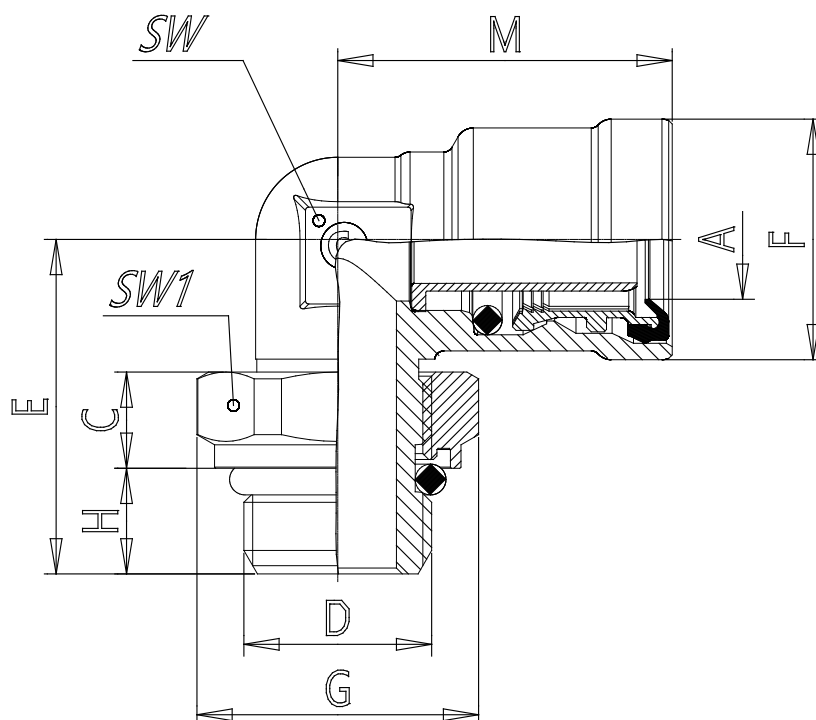

Mod. 9502 - Air brake fittings series 9000

Product code: 9502 10/7-M16X1,5R

Datasheet creation date: 10/03/2025 08:58

Check the most updated document online [click here](#)

TECHNICAL DATA

Mod.	9502 10/7-M16X1,5R
------	--------------------

Mod. 9502 - Air brake fittings series 9000

Product code: 9502 10/7-M16X1,5R

DIMENSIONS

A (mm)	10x1.5
C (mm)	8.2
D (mm)	M16x1.5
E (mm)	27.5
F (mm)	18.5
G (mm)	24
H (mm)	9
M (mm)	27.0
SW (mm)	13
SW1 (mm)	22