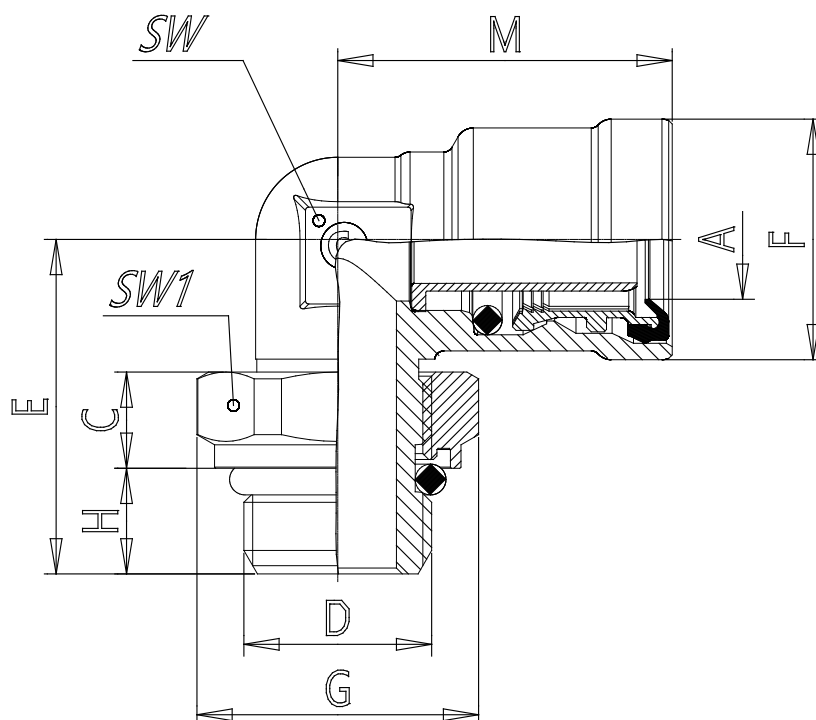

## Mod. 9502 - Air brake fittings series 9000

Product code: 9502 10/7-M22X1,5R

Datasheet creation date: 10/03/2025 08:58

Check the most updated document online [click here](#)

### TECHNICAL DATA

Mod.	9502 10/7-M22X1,5R
------	--------------------

## Mod. 9502 - Air brake fittings series 9000

Product code: 9502 10/7-M22X1,5R

### DIMENSIONS

<b>A (mm)</b>	10x1.5
<b>C (mm)</b>	8.2
<b>D (mm)</b>	M22x1.5
<b>E (mm)</b>	29.0
<b>F (mm)</b>	18.5
<b>G (mm)</b>	30
<b>H (mm)</b>	9
<b>M (mm)</b>	27.0
<b>SW (mm)</b>	13
<b>SW1 (mm)</b>	27