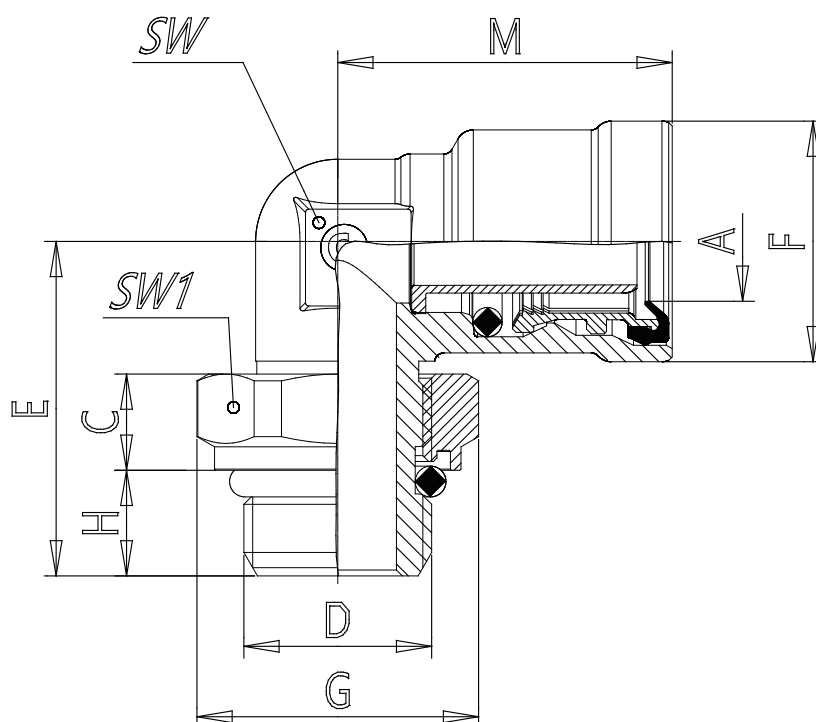

Mod. 9502 - Air brake fittings series 9000

Product code: 9502 12-M12X1,5R

Datasheet creation date: 10/03/2025 08:58

Check the most updated document online [click here](#)

TECHNICAL DATA

Mod.	9502 12-M12X1,5R
------	------------------

Mod. 9502 - Air brake fittings series 9000

Product code: 9502 12-M12X1,5R

DIMENSIONS

A (mm)	12x1.5
C (mm)	8.2
D (mm)	M12x1.5
E (mm)	28.5
F (mm)	20.5
G (mm)	19
H (mm)	9
M (mm)	28.5
SW (mm)	15
SW1 (mm)	17