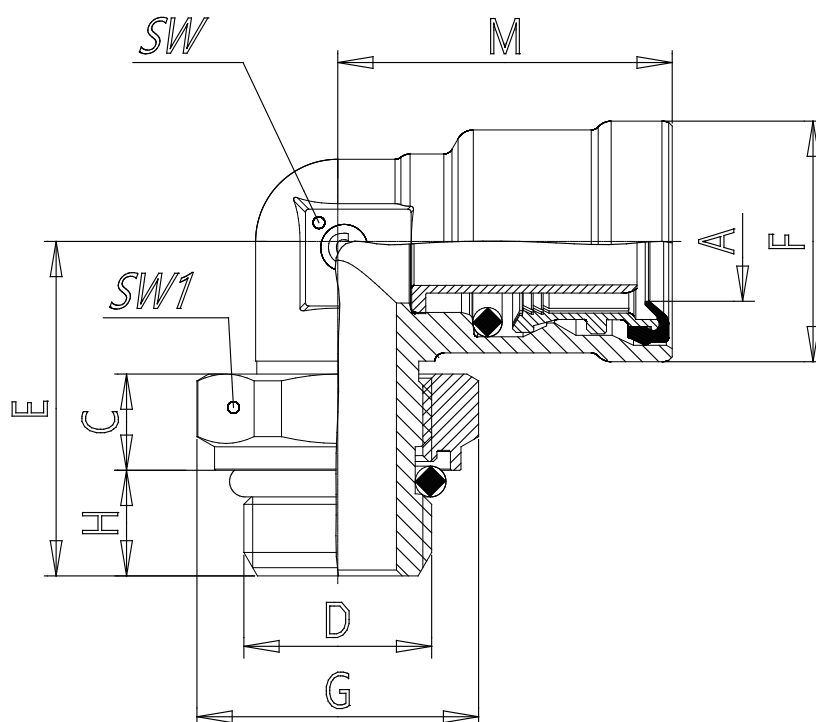

Mod. 9502 - Air brake fittings series 9000

Product code: 9502 12-M16X1,5R

Datasheet creation date: 10/03/2025 08:58

Check the most updated document online [click here](#)

TECHNICAL DATA

Mod.	9502 12-M16X1,5R
------	------------------

Mod. 9502 - Air brake fittings series 9000

Product code: 9502 12-M16X1,5R

DIMENSIONS

A (mm)	12x1.5
C (mm)	8.2
D (mm)	M16x1.5
E (mm)	28.5
F (mm)	20.5
G (mm)	24
H (mm)	9
M (mm)	28.5
SW (mm)	15
SW1 (mm)	22