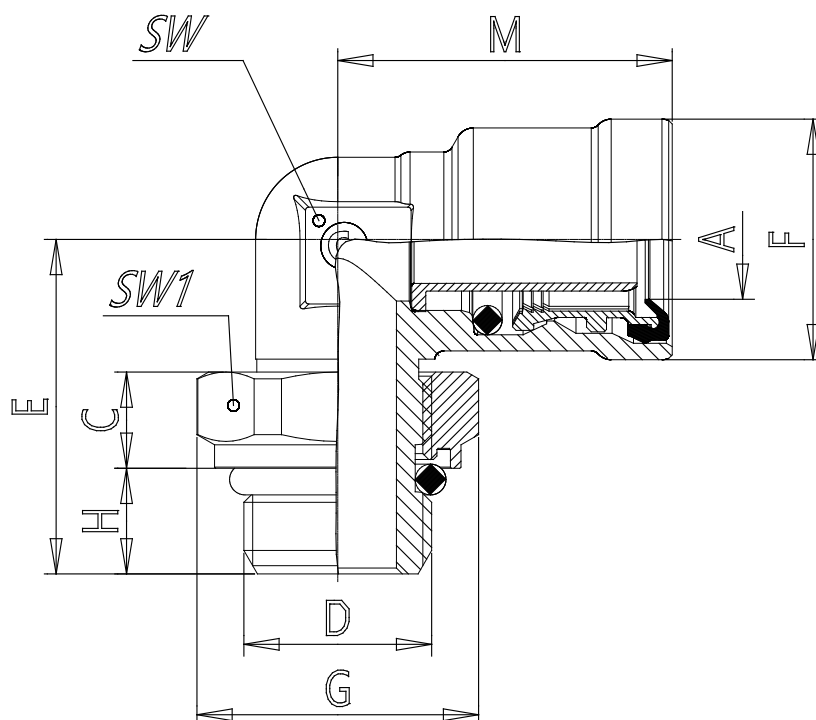

Mod. 9502 - Air brake fittings series 9000

Product code: 9502 12-M22X1,5R

Datasheet creation date: 10/03/2025 08:58

Check the most updated document online [click here](#)

TECHNICAL DATA

Mod.	9502 12-M22X1,5R
------	------------------

Mod. 9502 - Air brake fittings series 9000

Product code: 9502 12-M22X1,5R

DIMENSIONS

A (mm)	12x1.5
C (mm)	8.2
D (mm)	M22x1.5
E (mm)	30.0
F (mm)	20.5
G (mm)	30
H (mm)	9
M (mm)	28.5
SW (mm)	15
SW1 (mm)	27