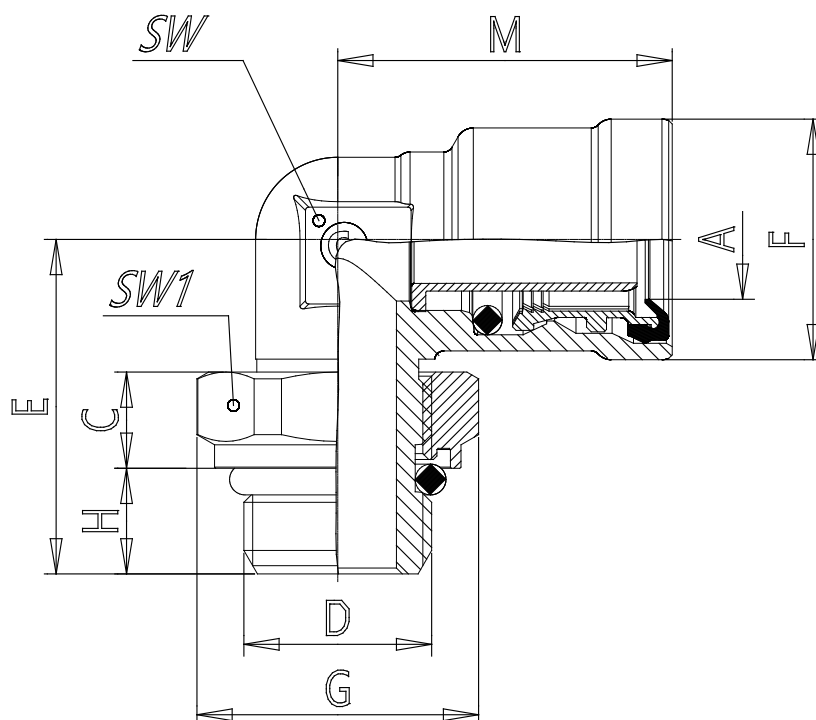

Mod. 9502 - Air brake fittings series 9000

Product code: 9502 15-M16X1,5R

Datasheet creation date: 10/03/2025 08:58

Check the most updated document online [click here](#)

TECHNICAL DATA

Mod.	9502 15-M16X1,5R
------	------------------

Mod. 9502 - Air brake fittings series 9000

Product code: 9502 15-M16X1,5R

DIMENSIONS

A (mm)	15x1.5
C (mm)	8.2
D (mm)	M16x1.5
E (mm)	31.5
F (mm)	24.5
G (mm)	24
H (mm)	9
M (mm)	34.0
SW (mm)	18
SW1 (mm)	22