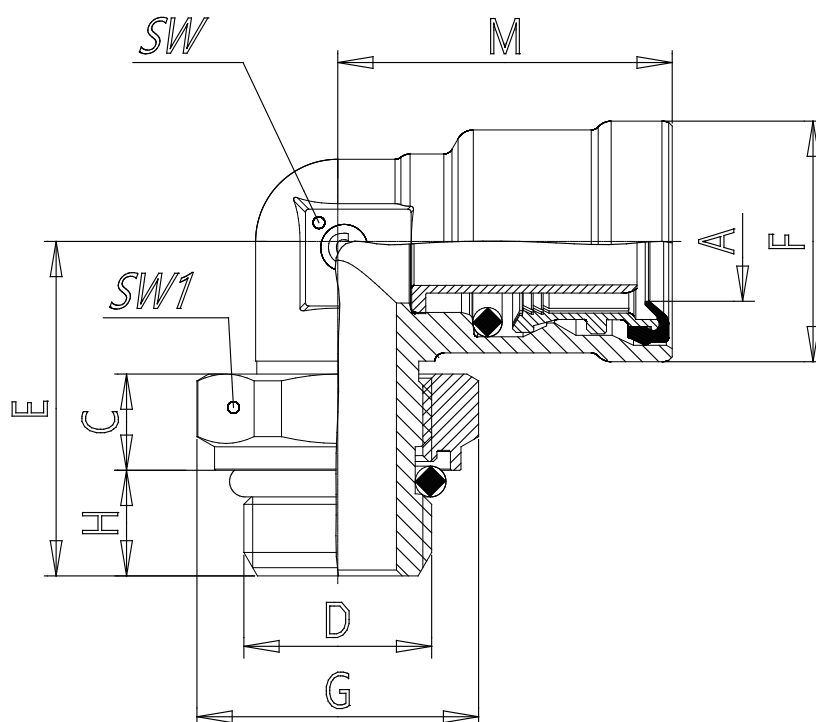

Mod. 9502 - Air brake fittings series 9000

Product code: 9502 15-M22X1,5R

Datasheet creation date: 10/03/2025 08:58

Check the most updated document online [click here](#)

TECHNICAL DATA

Mod.	9502 15-M22X1,5R
------	------------------

Mod. 9502 - Air brake fittings series 9000

Product code: 9502 15-M22X1,5R

DIMENSIONS

A (mm)	15x1.5
C (mm)	8.2
D (mm)	M22x1.5
E (mm)	34.0
F (mm)	24.5
G (mm)	30
H (mm)	9
M (mm)	34.0
SW (mm)	18
SW1 (mm)	27