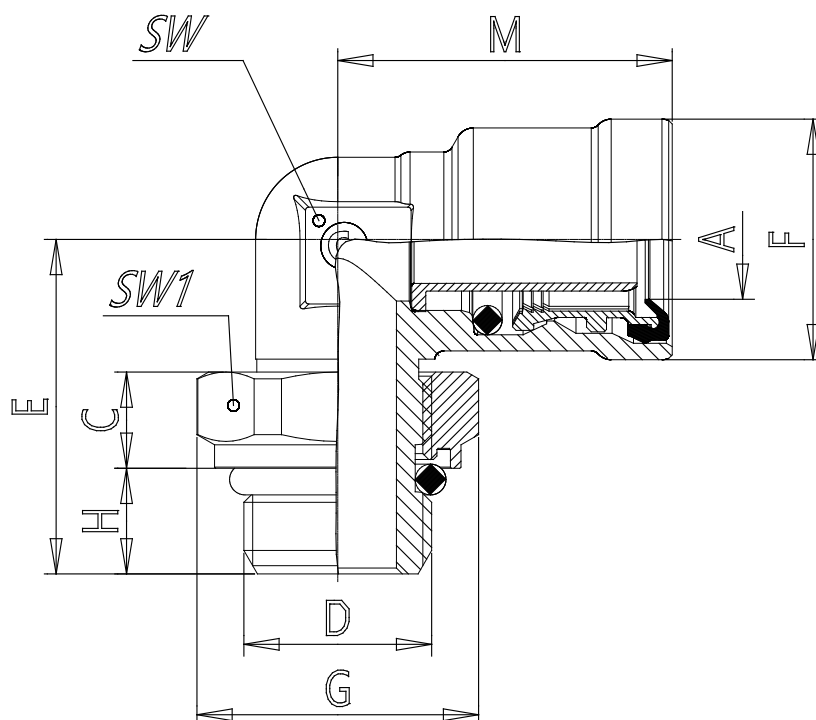

Mod. 9502 - Air brake fittings series 9000

Product code: 9502 16/12-M16X1,5R

Datasheet creation date: 10/03/2025 08:58

Check the most updated document online [click here](#)

TECHNICAL DATA

Mod.	9502 16/12-M16X1,5R
------	---------------------

Mod. 9502 - Air brake fittings series 9000

Product code: 9502 16/12-M16X1,5R

DIMENSIONS

A (mm)	16x2
C (mm)	8.2
D (mm)	M16x1.5
E (mm)	33.0
F (mm)	25.0
G (mm)	24
H (mm)	9
M (mm)	35.5
SW (mm)	21
SW1 (mm)	22