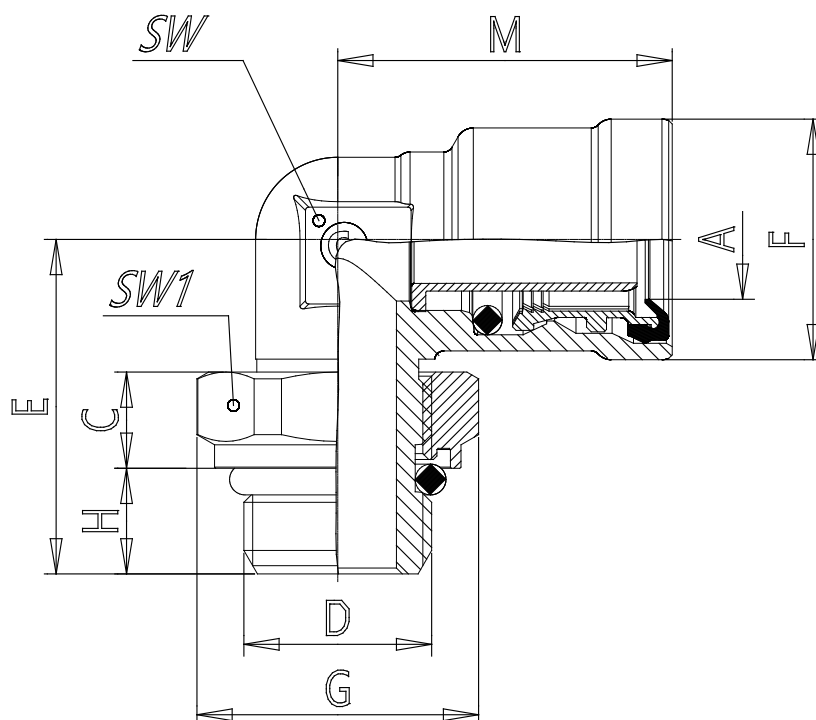

## Mod. 9502 - Air brake fittings series 9000

Product code: 9502 16/12-M22X1,5R

Datasheet creation date: 10/03/2025 08:58

Check the most updated document online [click here](#)

### TECHNICAL DATA

Mod.	9502 16/12-M22X1,5R
------	---------------------

## Mod. 9502 - Air brake fittings series 9000

Product code: 9502 16/12-M22X1,5R

### DIMENSIONS

<b>A (mm)</b>	16x2
<b>C (mm)</b>	8.2
<b>D (mm)</b>	M22x1.5
<b>E (mm)</b>	33.0
<b>F (mm)</b>	25.0
<b>G (mm)</b>	30
<b>H (mm)</b>	9
<b>M (mm)</b>	35.5
<b>SW (mm)</b>	21
<b>SW1 (mm)</b>	27