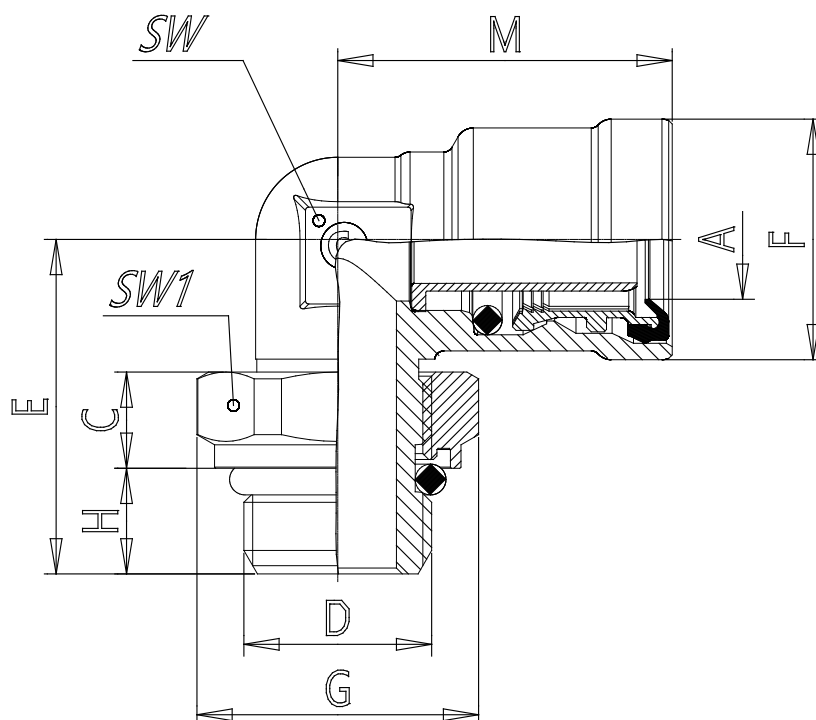

Mod. 9502 - Air brake fittings series 9000

Product code: 9502 18-M22X1,5R

Datasheet creation date: 10/03/2025 08:58

Check the most updated document online [click here](#)

TECHNICAL DATA

Mod.	9502 18-M22X1,5R
------	------------------

Mod. 9502 - Air brake fittings series 9000

Product code: 9502 18-M22X1,5R

DIMENSIONS

A (mm)	18x2
C (mm)	8.2
D (mm)	M22x1.5
E (mm)	33.0
F (mm)	27.5
G (mm)	30
H (mm)	9
M (mm)	35.5
SW (mm)	21
SW1 (mm)	27