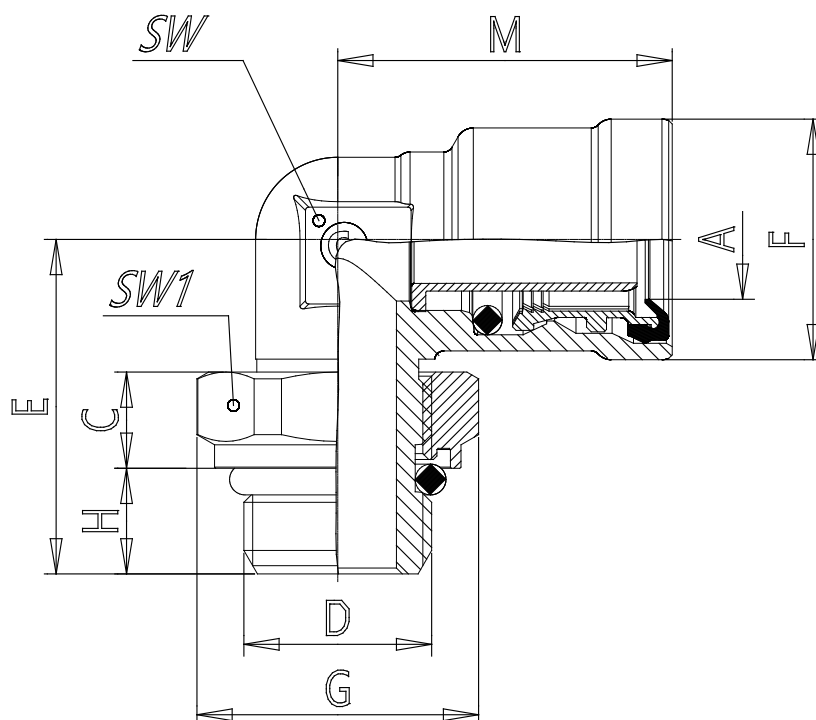

## Mod. 9502 - Air brake fittings series 9000

Product code: 9502 6-M10X1R

Datasheet creation date: 10/03/2025 08:58

Check the most updated document online [click here](#)

### TECHNICAL DATA

Mod.	9502 6-M10X1R
------	---------------

## Mod. 9502 - Air brake fittings series 9000

Product code: 9502 6-M10X1R

### DIMENSIONS

<b>A (mm)</b>	6x1
<b>C (mm)</b>	6.0
<b>D (mm)</b>	M10x1
<b>E (mm)</b>	22.0
<b>F (mm)</b>	14.5
<b>G (mm)</b>	16
<b>H (mm)</b>	7
<b>M (mm)</b>	22.5
<b>SW (mm)</b>	9
<b>SW1 (mm)</b>	14