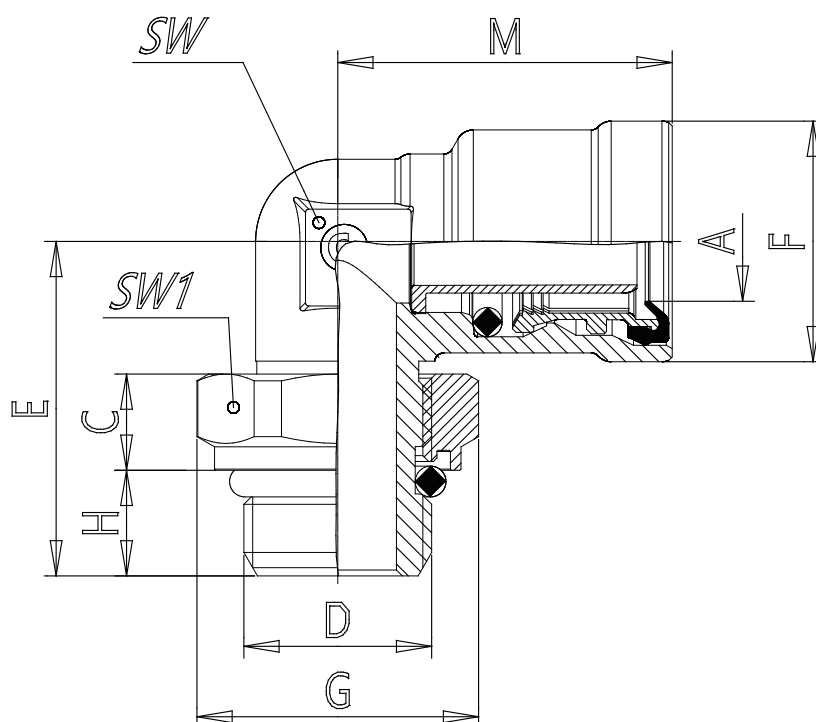

Mod. 9502 - Air brake fittings series 9000

Product code: 9502 6-M12X1,5R

Datasheet creation date: 10/03/2025 08:59

Check the most updated document online [click here](#)

TECHNICAL DATA

Mod.	9502 6-M12X1,5R
------	-----------------

Mod. 9502 - Air brake fittings series 9000

Product code: 9502 6-M12X1,5R

DIMENSIONS

A (mm)	6x1
C (mm)	8.2
D (mm)	M12x1.5
E (mm)	25.0
F (mm)	14.5
G (mm)	19
H (mm)	9
M (mm)	22.5
SW (mm)	9
SW1 (mm)	17