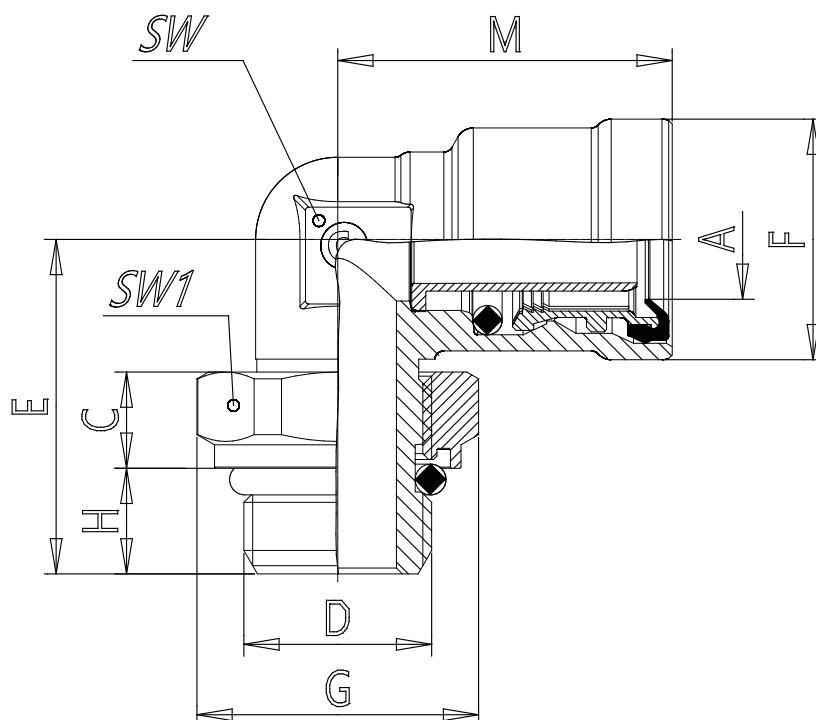

Mod. 9502 - Air brake fittings series 9000

Product code: 9502 6-M16X1,5R

Datasheet creation date: 10/03/2025 08:59

Check the most updated document online [click here](#)

TECHNICAL DATA

Mod.	9502 6-M16X1,5R
------	-----------------

Mod. 9502 - Air brake fittings series 9000

Product code: 9502 6-M16X1,5R

DIMENSIONS

A (mm)	6x1
C (mm)	8.2
D (mm)	M16x1.5
E (mm)	26.0
F (mm)	14.5
G (mm)	24
H (mm)	9
M (mm)	23.0
SW (mm)	11
SW1 (mm)	22