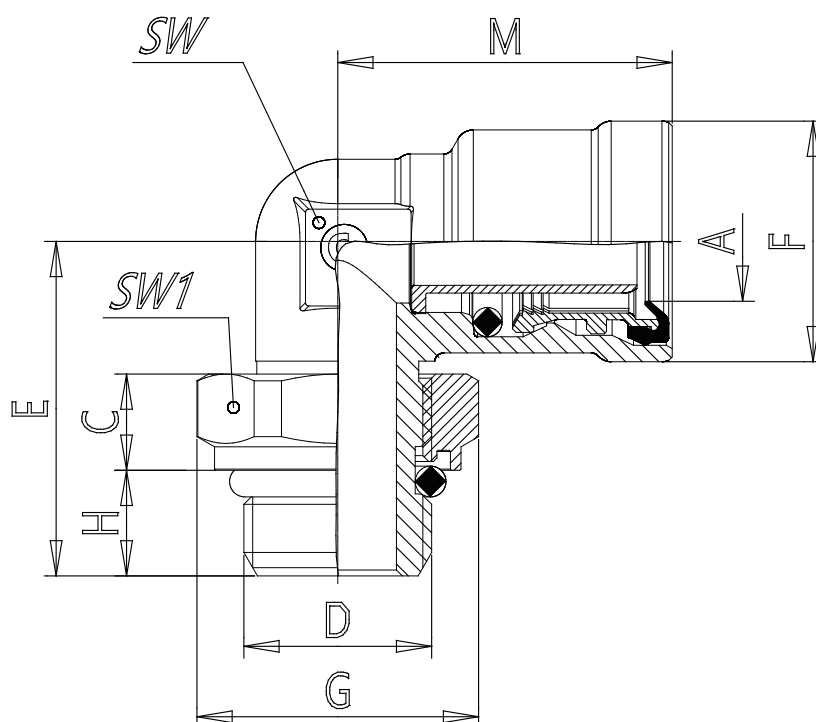

## Mod. 9502 - Air brake fittings series 9000

Product code: 9502 6-M22X1,5R

Datasheet creation date: 10/03/2025 08:59

Check the most updated document online [click here](#)

### TECHNICAL DATA

Mod.	9502 6-M22X1,5R
------	-----------------

## Mod. 9502 - Air brake fittings series 9000

Product code: 9502 6-M22X1,5R

### DIMENSIONS

<b>A (mm)</b>	6x1
<b>C (mm)</b>	8.2
<b>D (mm)</b>	M22x1.5
<b>E (mm)</b>	29.0
<b>F (mm)</b>	14.5
<b>G (mm)</b>	30
<b>H (mm)</b>	9
<b>M (mm)</b>	23.0
<b>SW (mm)</b>	11
<b>SW1 (mm)</b>	27