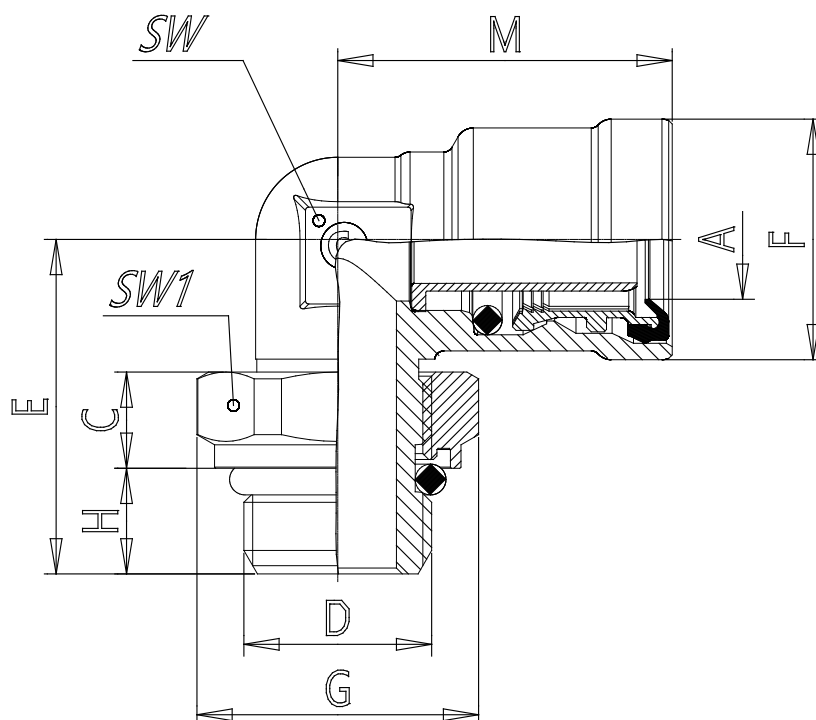

Mod. 9502 - Air brake fittings series 9000

Product code: 9502 8-1/8R

Datasheet creation date: 10/03/2025 08:59

Check the most updated document online [click here](#)

TECHNICAL DATA

| | |
|------|-------------|
| Mod. | 9502 8-1/8R |
|------|-------------|

Mod. 9502 - Air brake fittings series 9000

Product code: 9502 8-1/8R

DIMENSIONS

| | |
|-----------------|------|
| A (mm) | 8x1 |
| C (mm) | 6.0 |
| D (mm) | G1/8 |
| E (mm) | 23.0 |
| F (mm) | 16.5 |
| G (mm) | 16 |
| H (mm) | 7 |
| M (mm) | 25.0 |
| SW (mm) | 11 |
| SW1 (mm) | 14 |